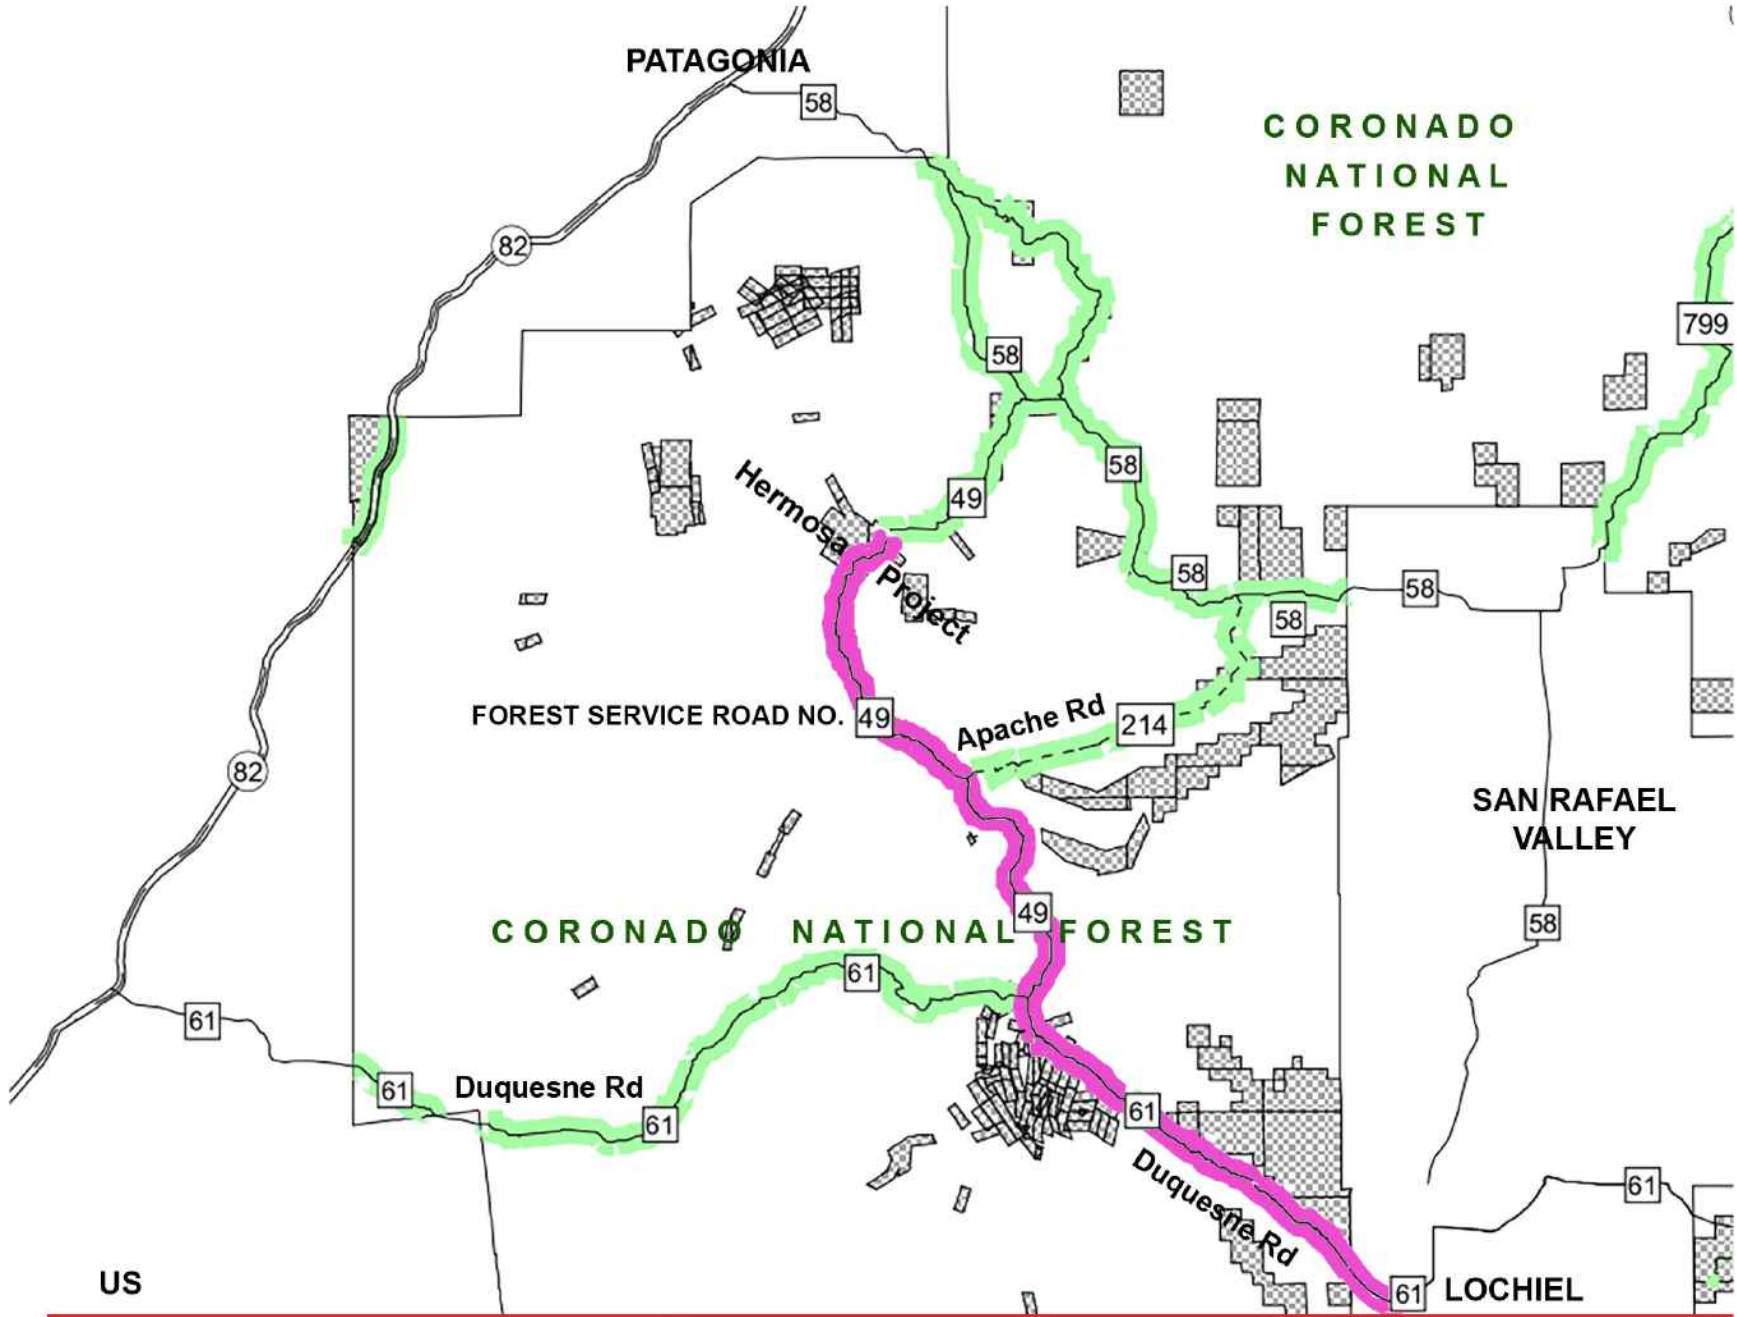

APPENDIX C

**MAP 303 - HERMOSA PROJECT-TO-LOCHIEL ROUTE
with FS ROADS and PRIVATE PROPERTIES**

Robert Gay for Town of Patagonia 10-27-2023