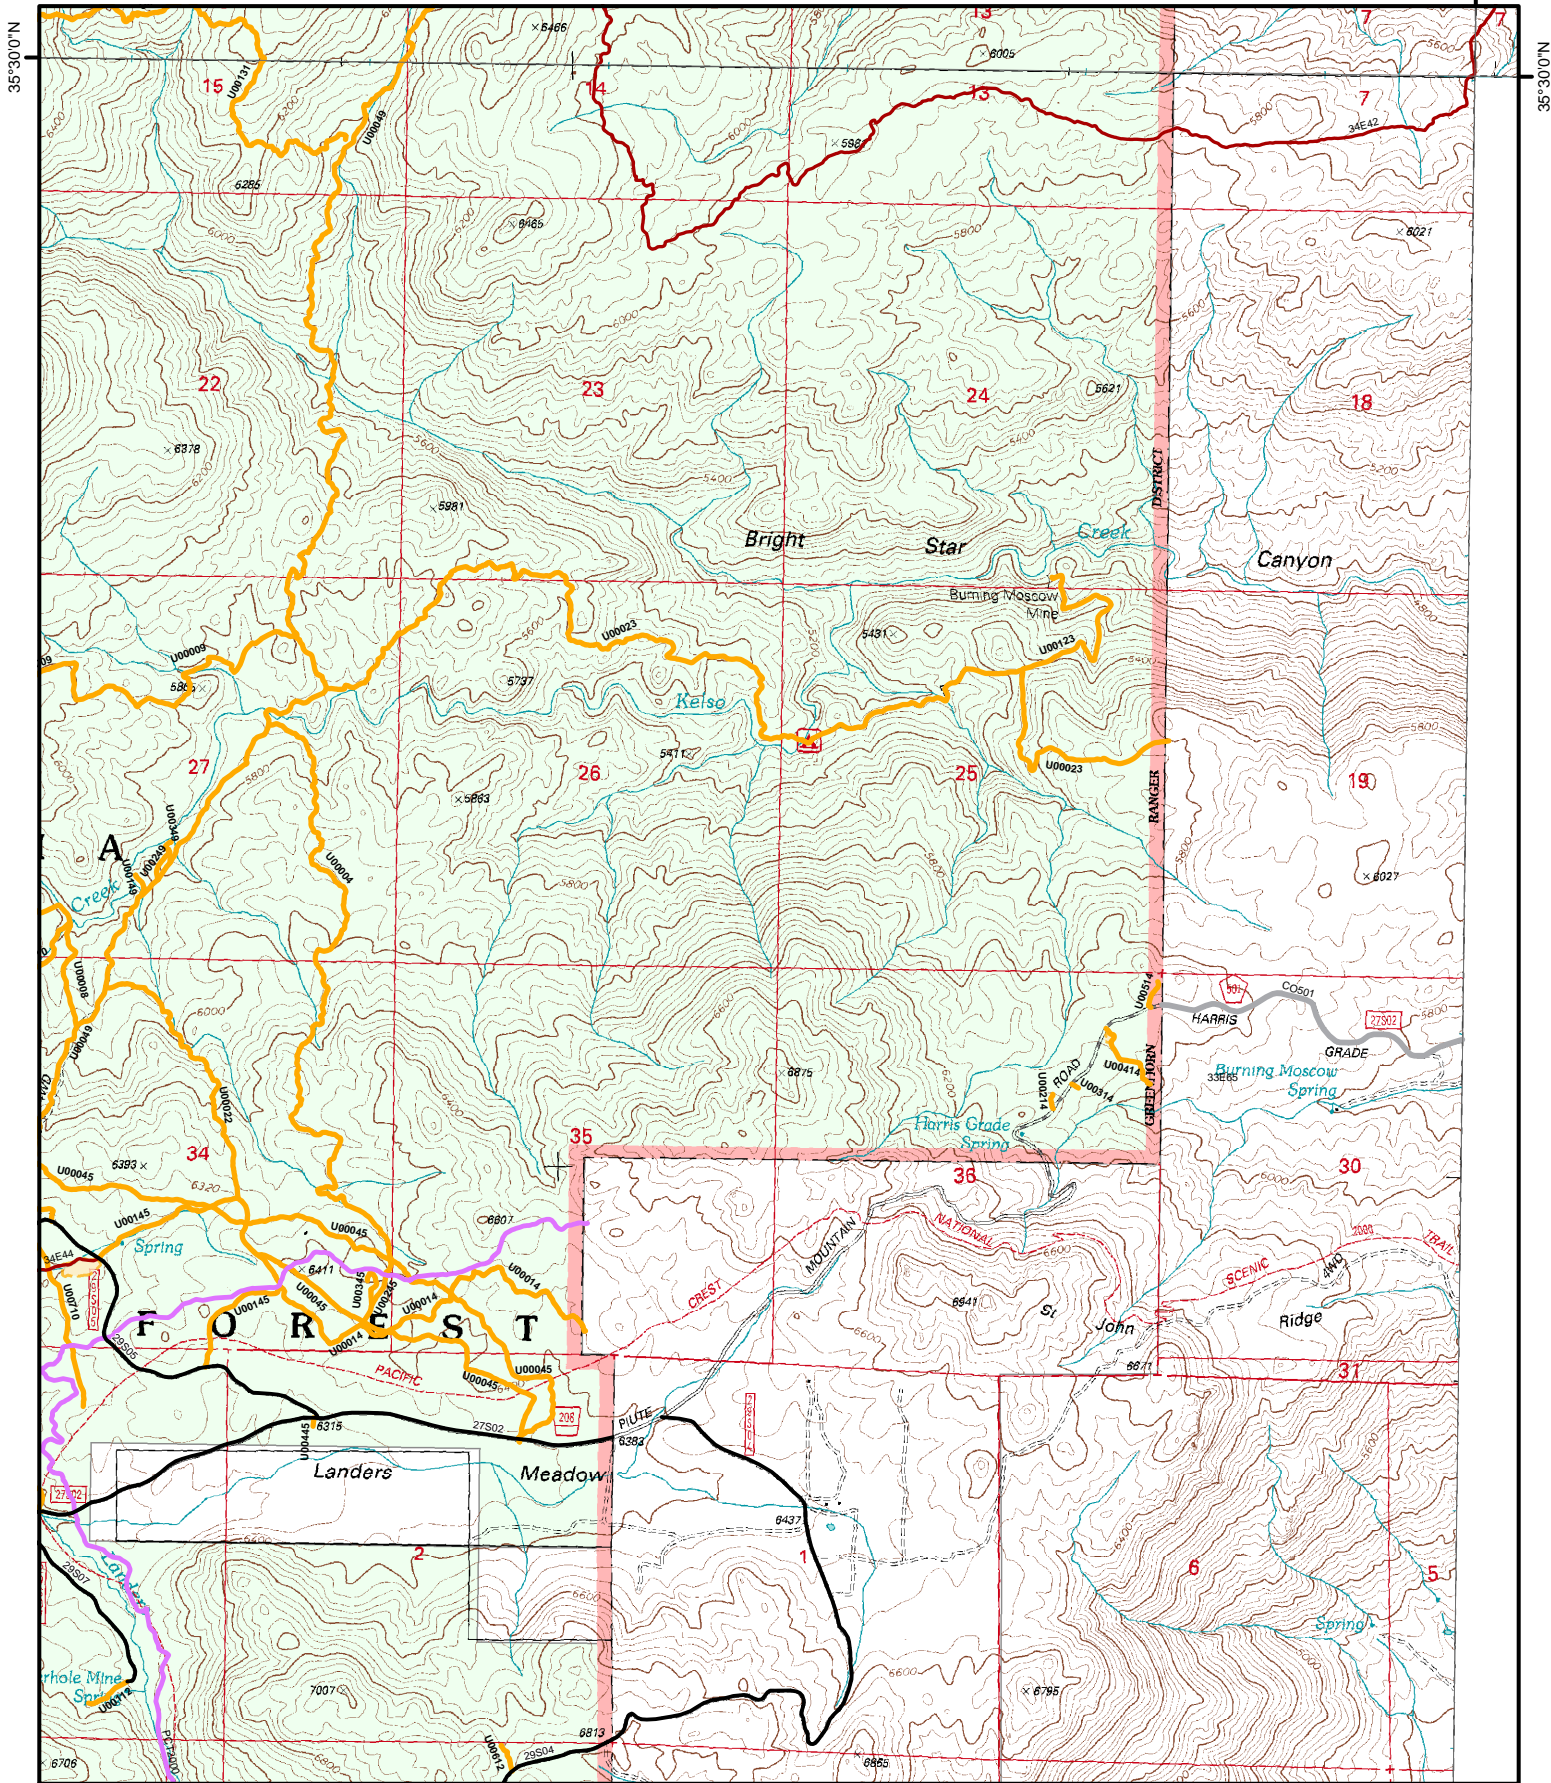

NON-SYSTEM ROUTES

- Non-System Routes

AREAS

- OHV Use Areas
- OHV Use Areas -- use permitted on dry soil only
- Closed to Vehicles

LAND OWNERSHIP

- National Forest Land
- Non-National Forest Land

118°15'0"W