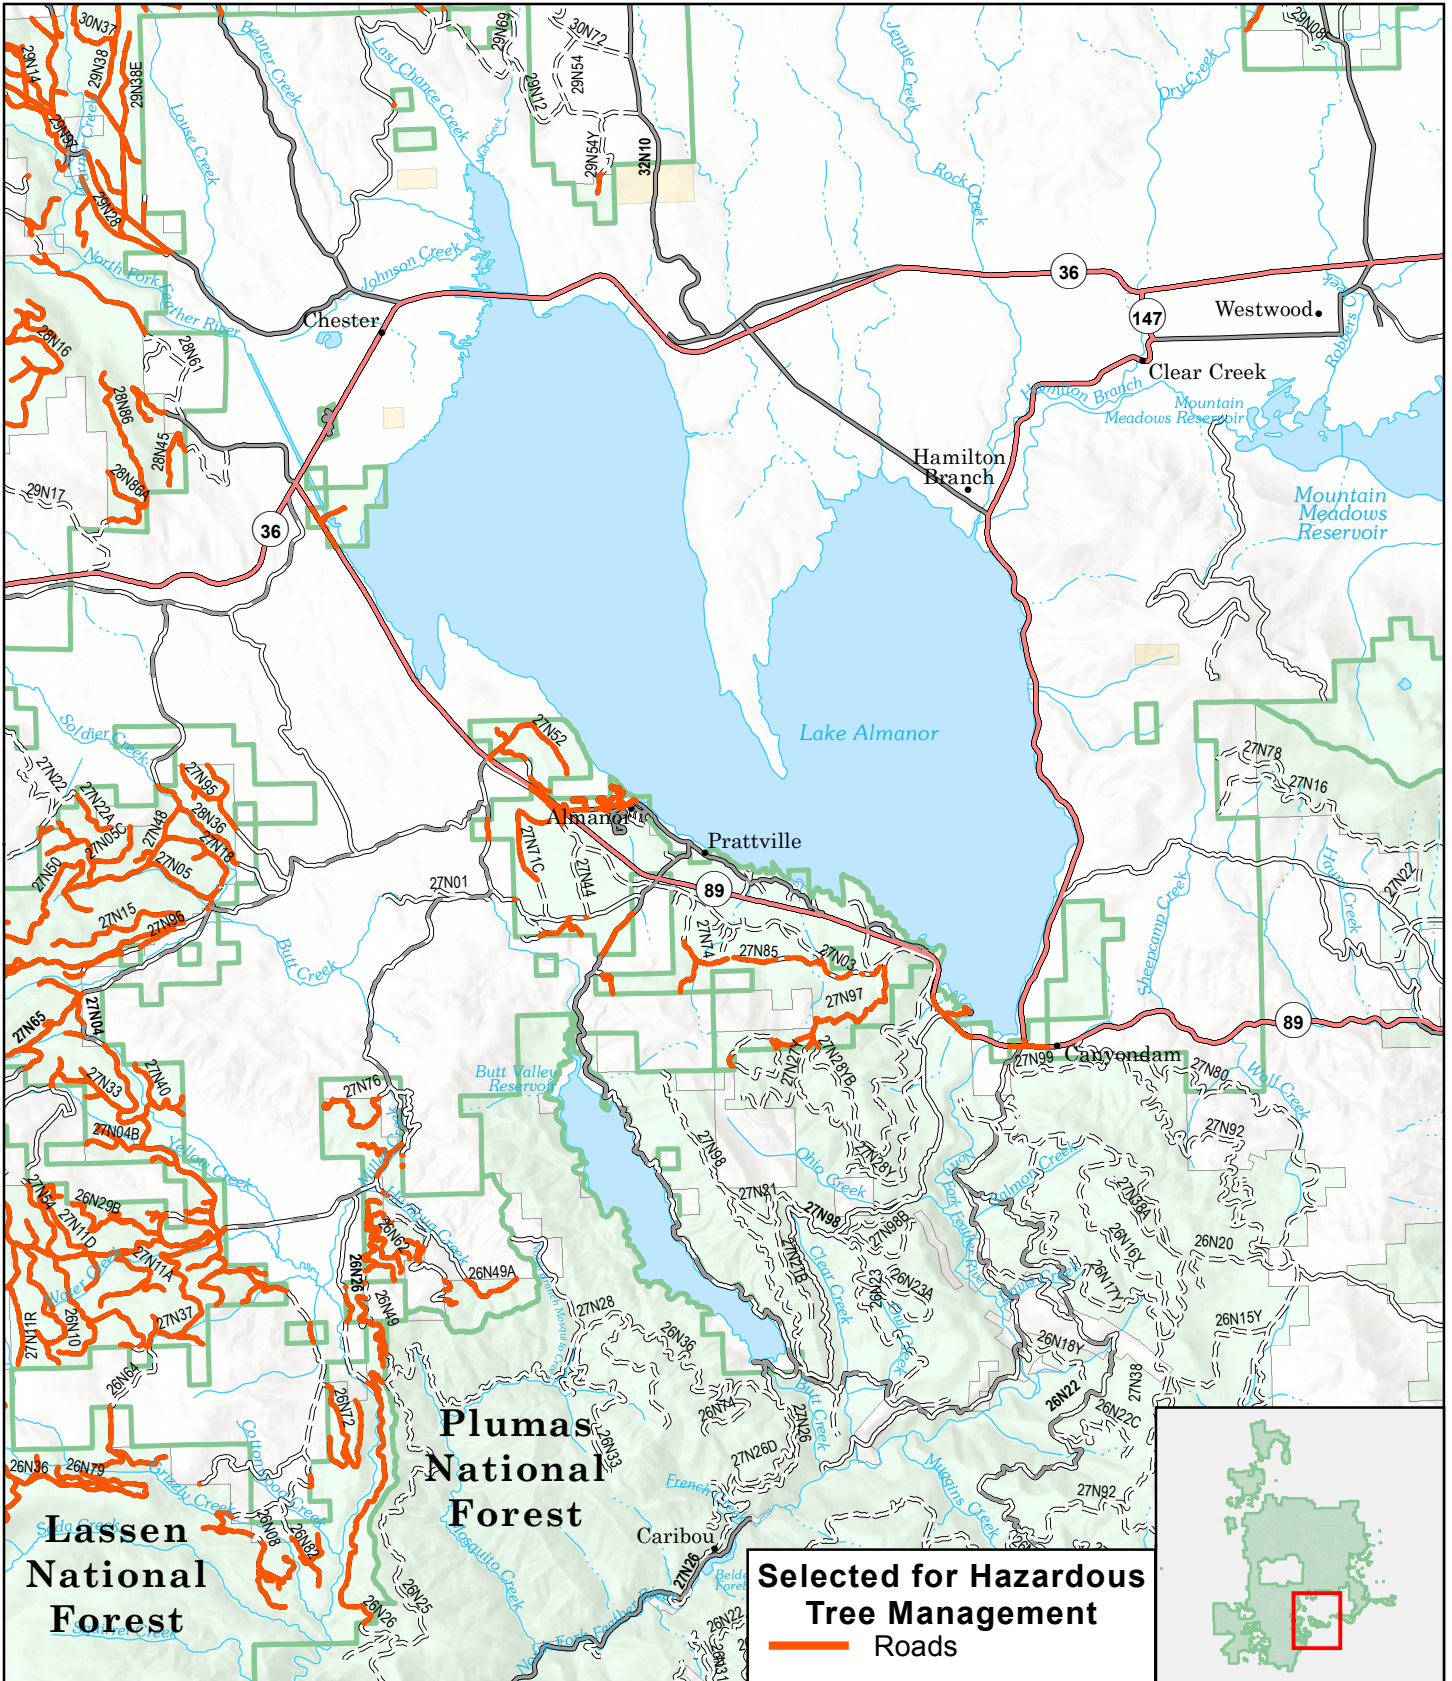

Designated Wilderness

0 2 4 8 Miles

Region 5 Post Disturbance Hazardous Tree Management Project

Lassen National Forest

Almanor Ranger District

Dixie Fire 2021

10/25/2021
Pacific
Southwest
Region

National Forest
Administrative Boundary

National Forest Lands

Designated Wilderness

0 2 4 8 Miles

Region 5 Post Disturbance Hazardous Tree Management Project

Lassen National Forest

Almanor and Eagle Lake Ranger Districts

Dixie Fire 2021

10/25/2021
Pacific
Southwest
Region

National Forest
Administrative Boundary

National Forest Lands

Designated Wilderness

0 2 4 8 Miles

Region 5 Post Disturbance Hazardous Tree Management Project

Lassen National Forest

Eagle Lake Ranger District