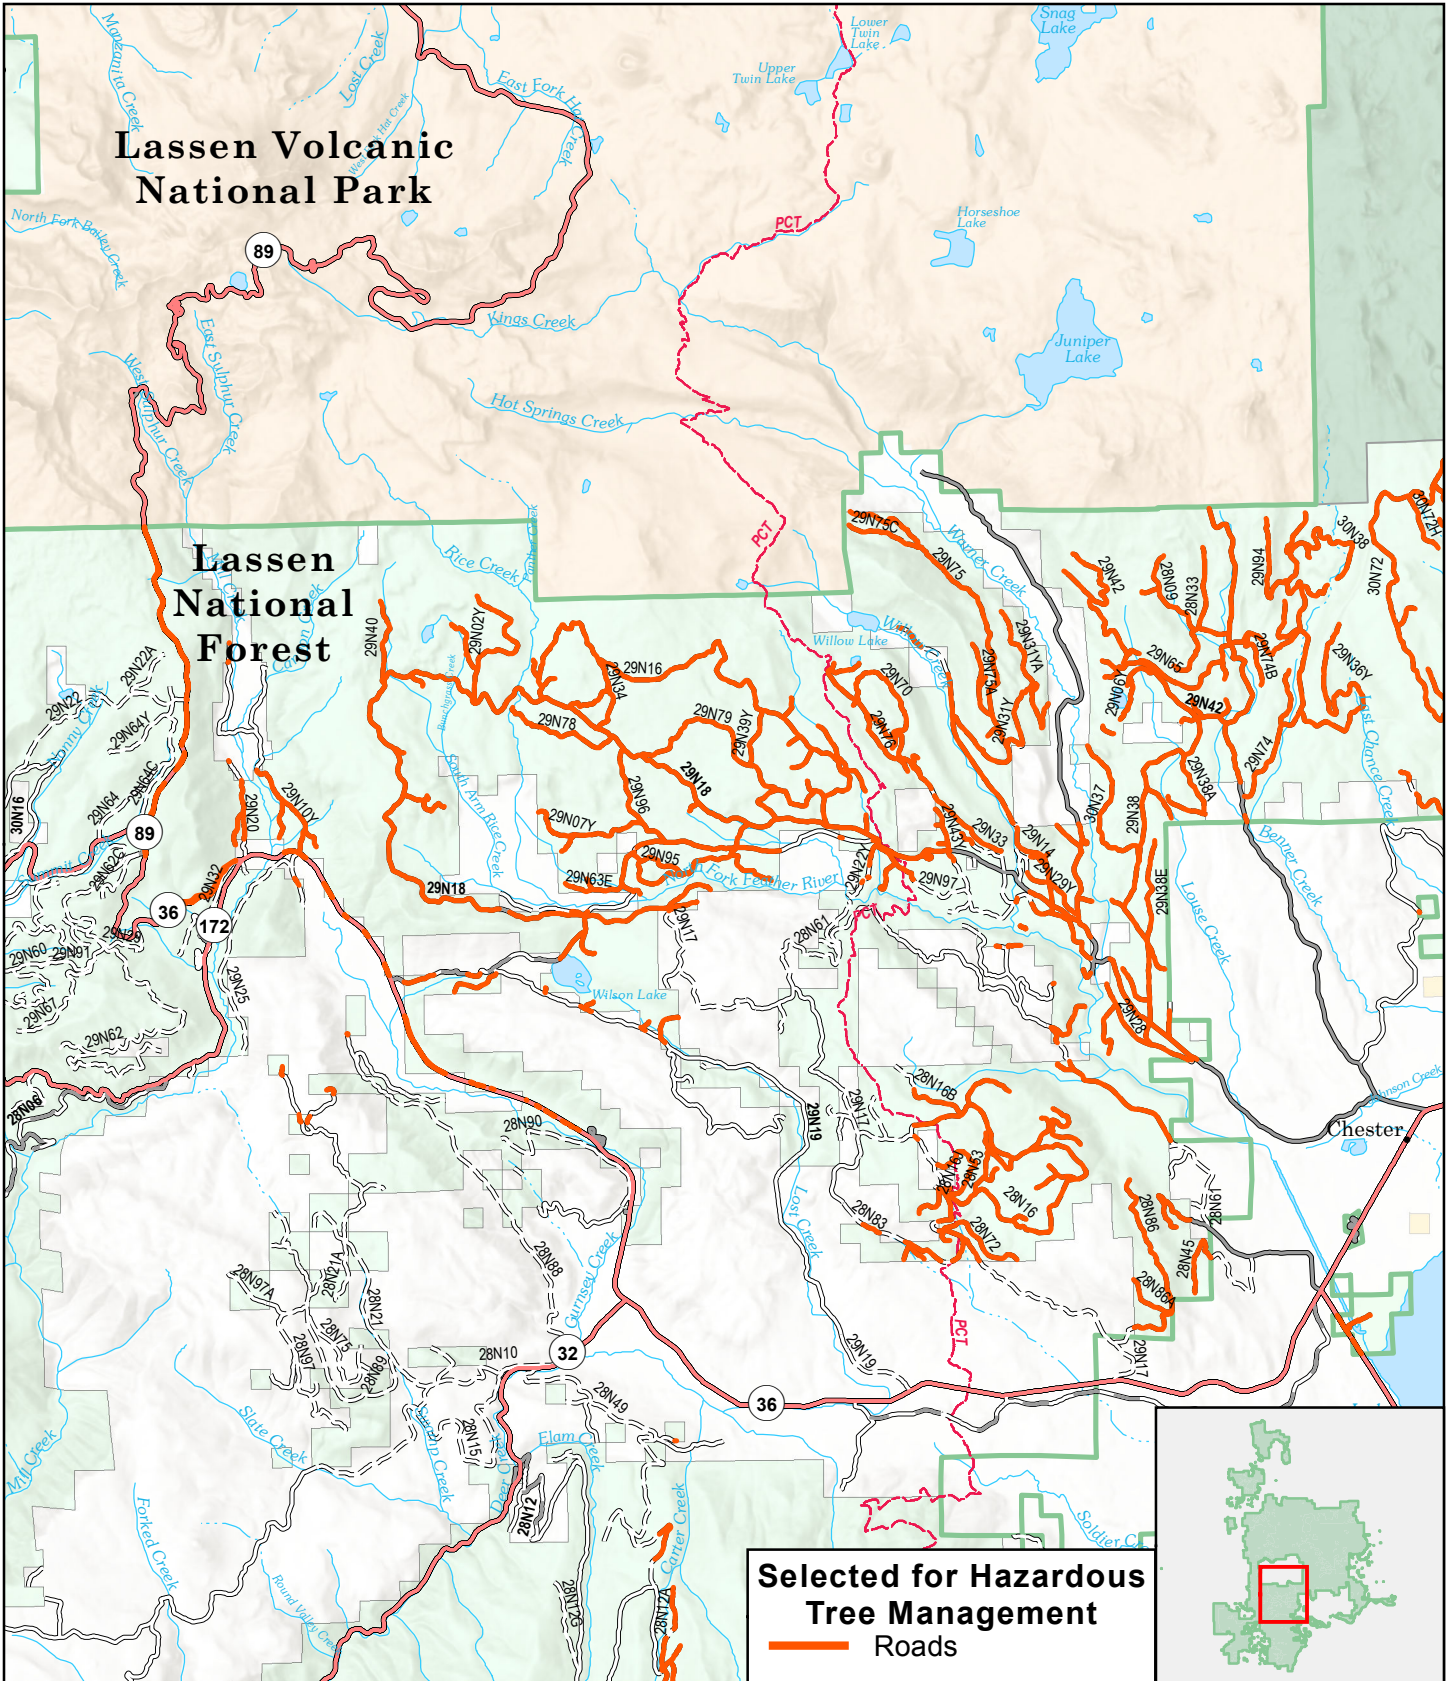

Region 5 Post Disturbance Hazardous Tree Management Project

Lassen National Forest

Almanor Ranger District

Dixie Fire 2021

10/25/2021
Pacific
Southwest
Region

- National Forest Administrative Boundary
- National Forest Lands
- Designated Wilderness

Region 5 Post Disturbance Hazardous Tree Management Project

Lassen National Forest

Almanor Ranger District

Dixie Fire 2021

10/25/2021
Pacific
Southwest
Region

National Forest
Administrative Boundary

National Forest Lands

Designated Wilderness

0 2 4 8 Miles

Region 5 Post Disturbance Hazardous Tree Management Project

Lassen National Forest

Almanor Ranger District

Dixie Fire 2021

10/25/2021
Pacific
Southwest
Region

National Forest
Administrative Boundary

National Forest Lands

Designated Wilderness

0 2 4 8 Miles

Region 5 Post Disturbance Hazardous Tree Management Project

Lassen National Forest

Almanor and Eagle Lake Ranger Districts

Dixie Fire 2021

10/25/2021
Pacific
Southwest
Region