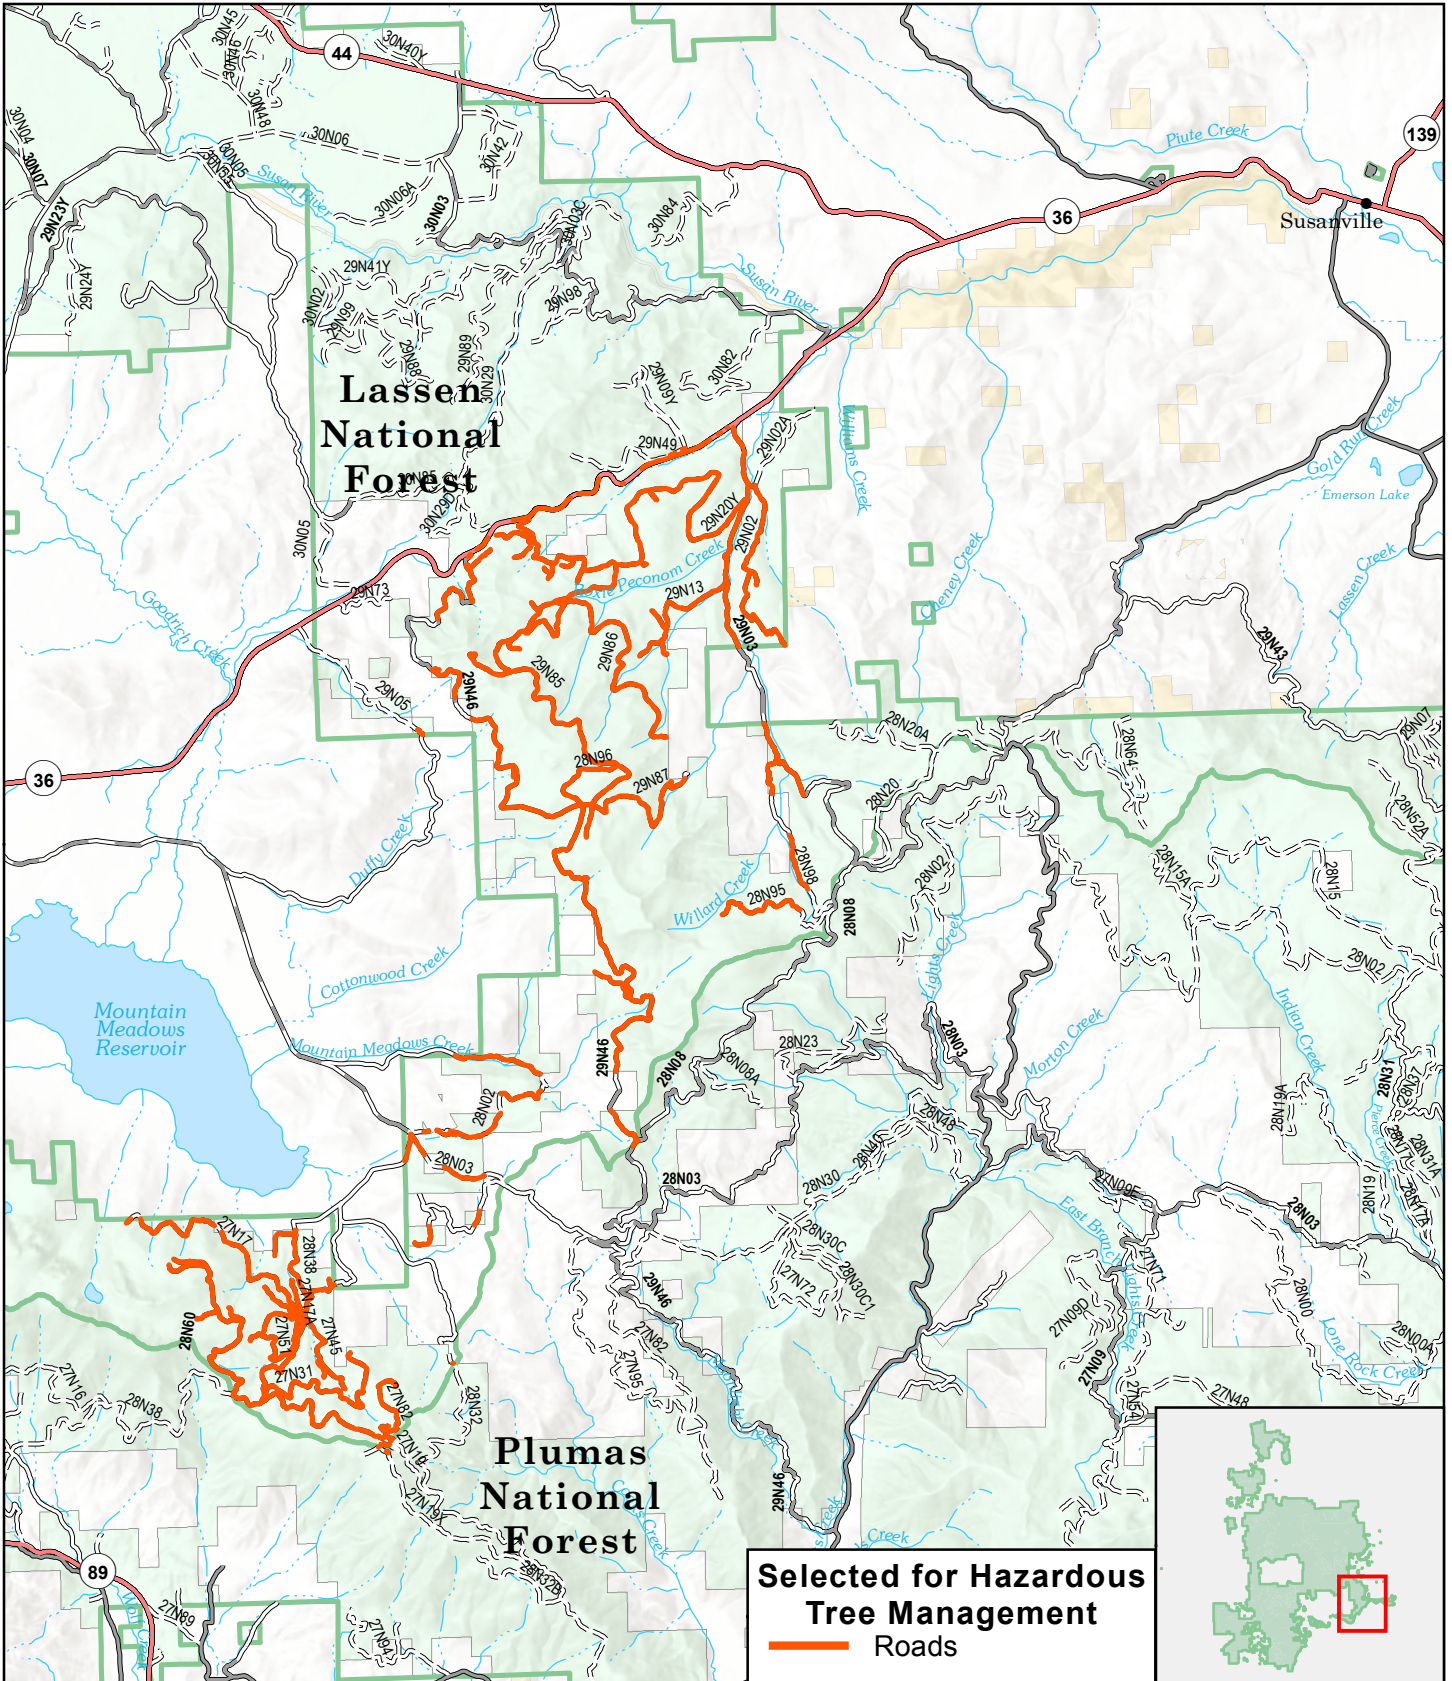

National Forest Lands

Designated Wilderness

0 2 4 8 Miles

Region 5 Post Disturbance Hazardous Tree Management Project

Lassen National Forest

Almanor and Eagle Lake Ranger Districts

Dixie Fire 2021

10/25/2021
Pacific
Southwest
Region

National Forest
Administrative Boundary

National Forest Lands

Designated Wilderness

0 2 4 8 Miles

Region 5 Post Disturbance Hazardous Tree Management Project

Lassen National Forest

Eagle Lake Ranger District

Dixie Fire 2021

10/25/2021
Pacific
Southwest
Region

National Forest
Administrative Boundary

National Forest Lands

Designated Wilderness

Region 5 Post Disturbance Hazardous Tree Management Project

Lassen National Forest

Hat Creek and Eagle Lake Ranger Districts

Dixie Fire 2021

10/25/2021
Pacific
Southwest
Region

National Forest
Administrative Boundary

National Forest Lands

Designated Wilderness

0 2 4 8 Miles