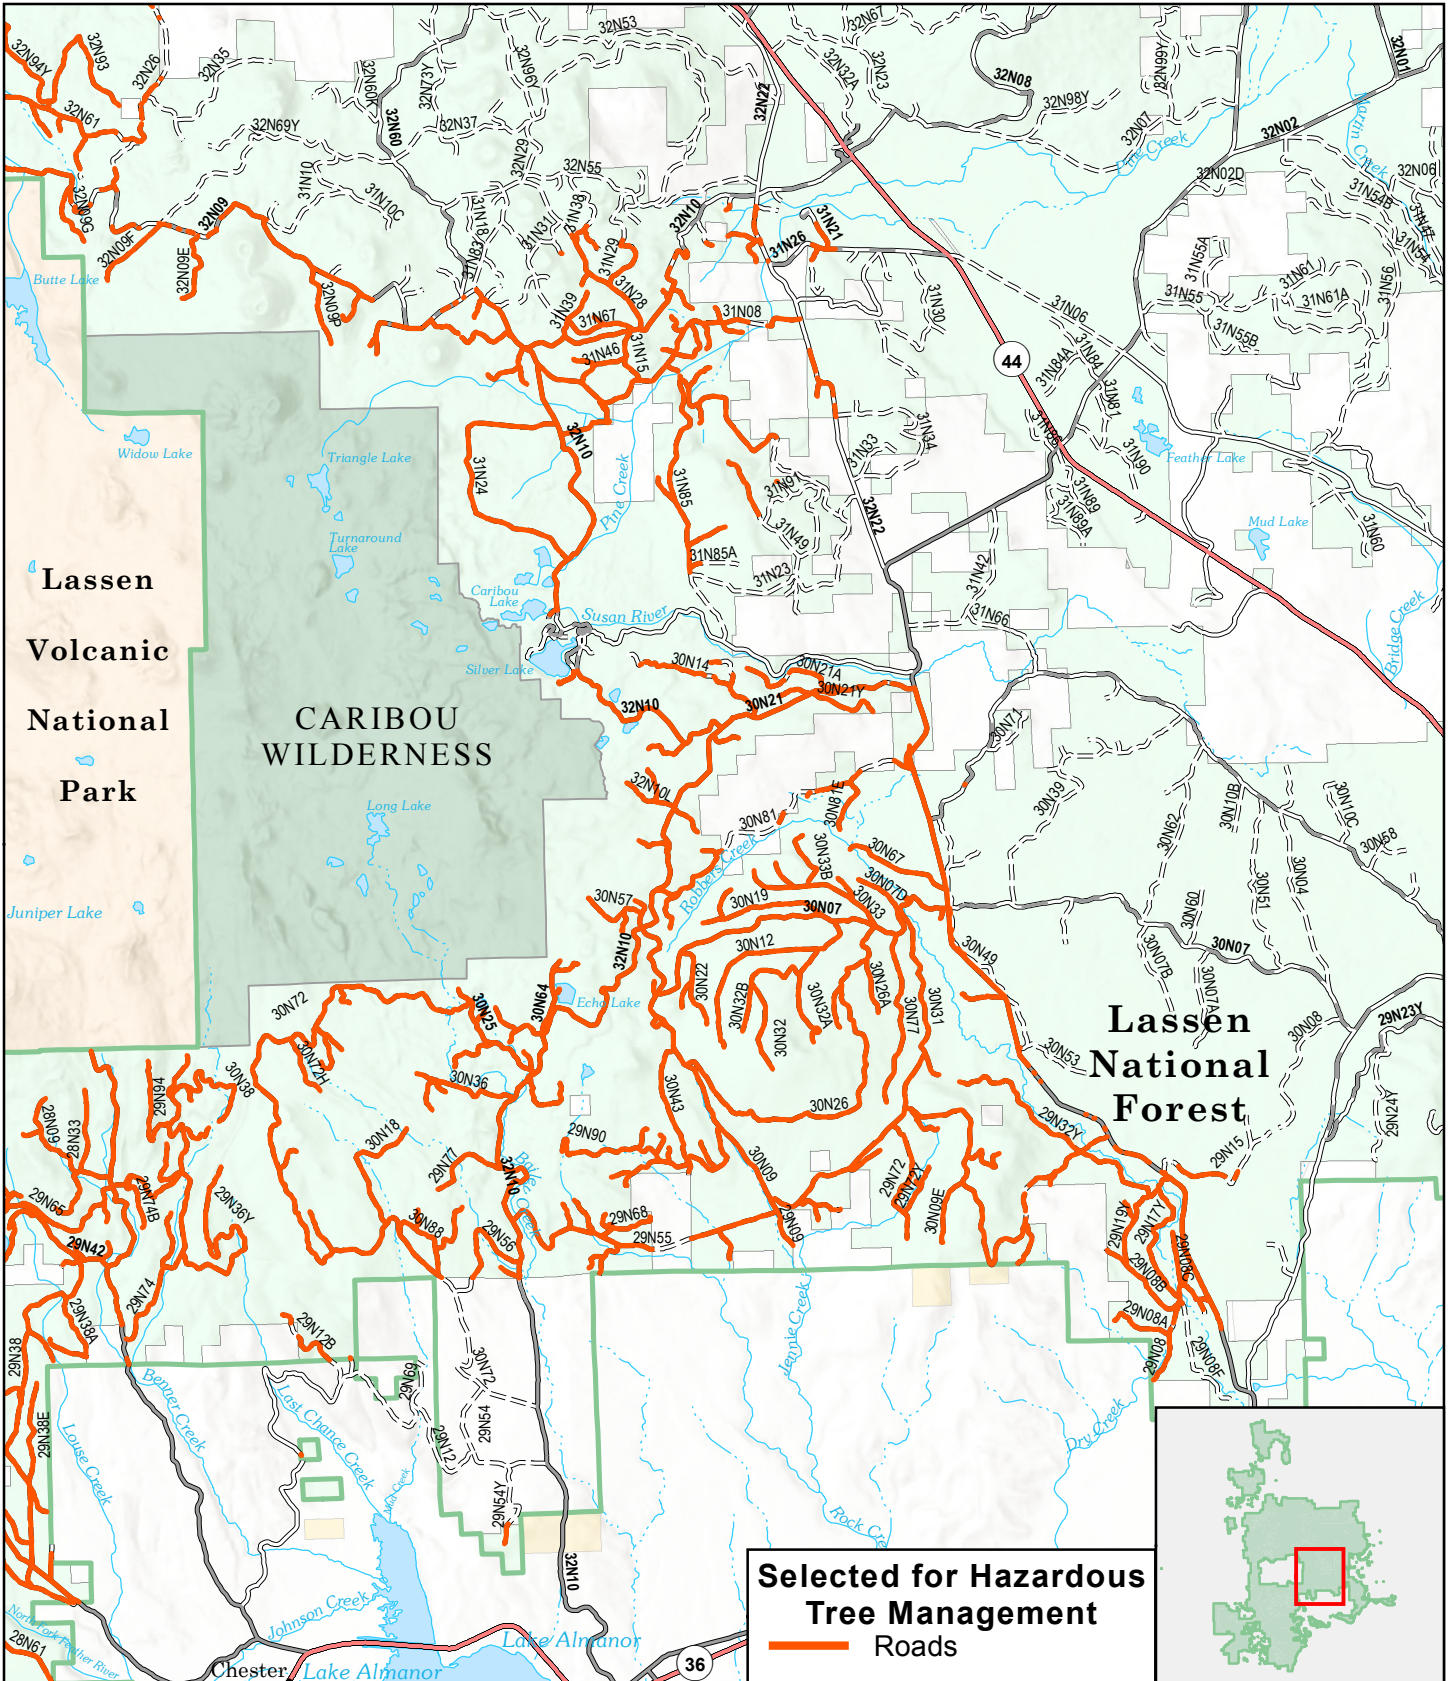

Designated Wilderness

0 2 4 8 Miles

Region 5 Post Disturbance Hazardous Tree Management Project

Lassen National Forest

Almanor Ranger District

Dixie Fire 2021

10/25/2021
Pacific
Southwest
Region

National Forest
Administrative Boundary

National Forest Lands

Designated Wilderness

0 2 4 8 Miles

Region 5 Post Disturbance Hazardous Tree Management Project

Lassen National Forest

Almanor and Eagle Lake Ranger Districts

Dixie Fire 2021

10/25/2021
Pacific
Southwest
Region

National Forest
Administrative Boundary

National Forest Lands

Designated Wilderness

0 2 4 8 Miles

Region 5 Post Disturbance Hazardous Tree Management Project

Lassen National Forest

Eagle Lake Ranger District