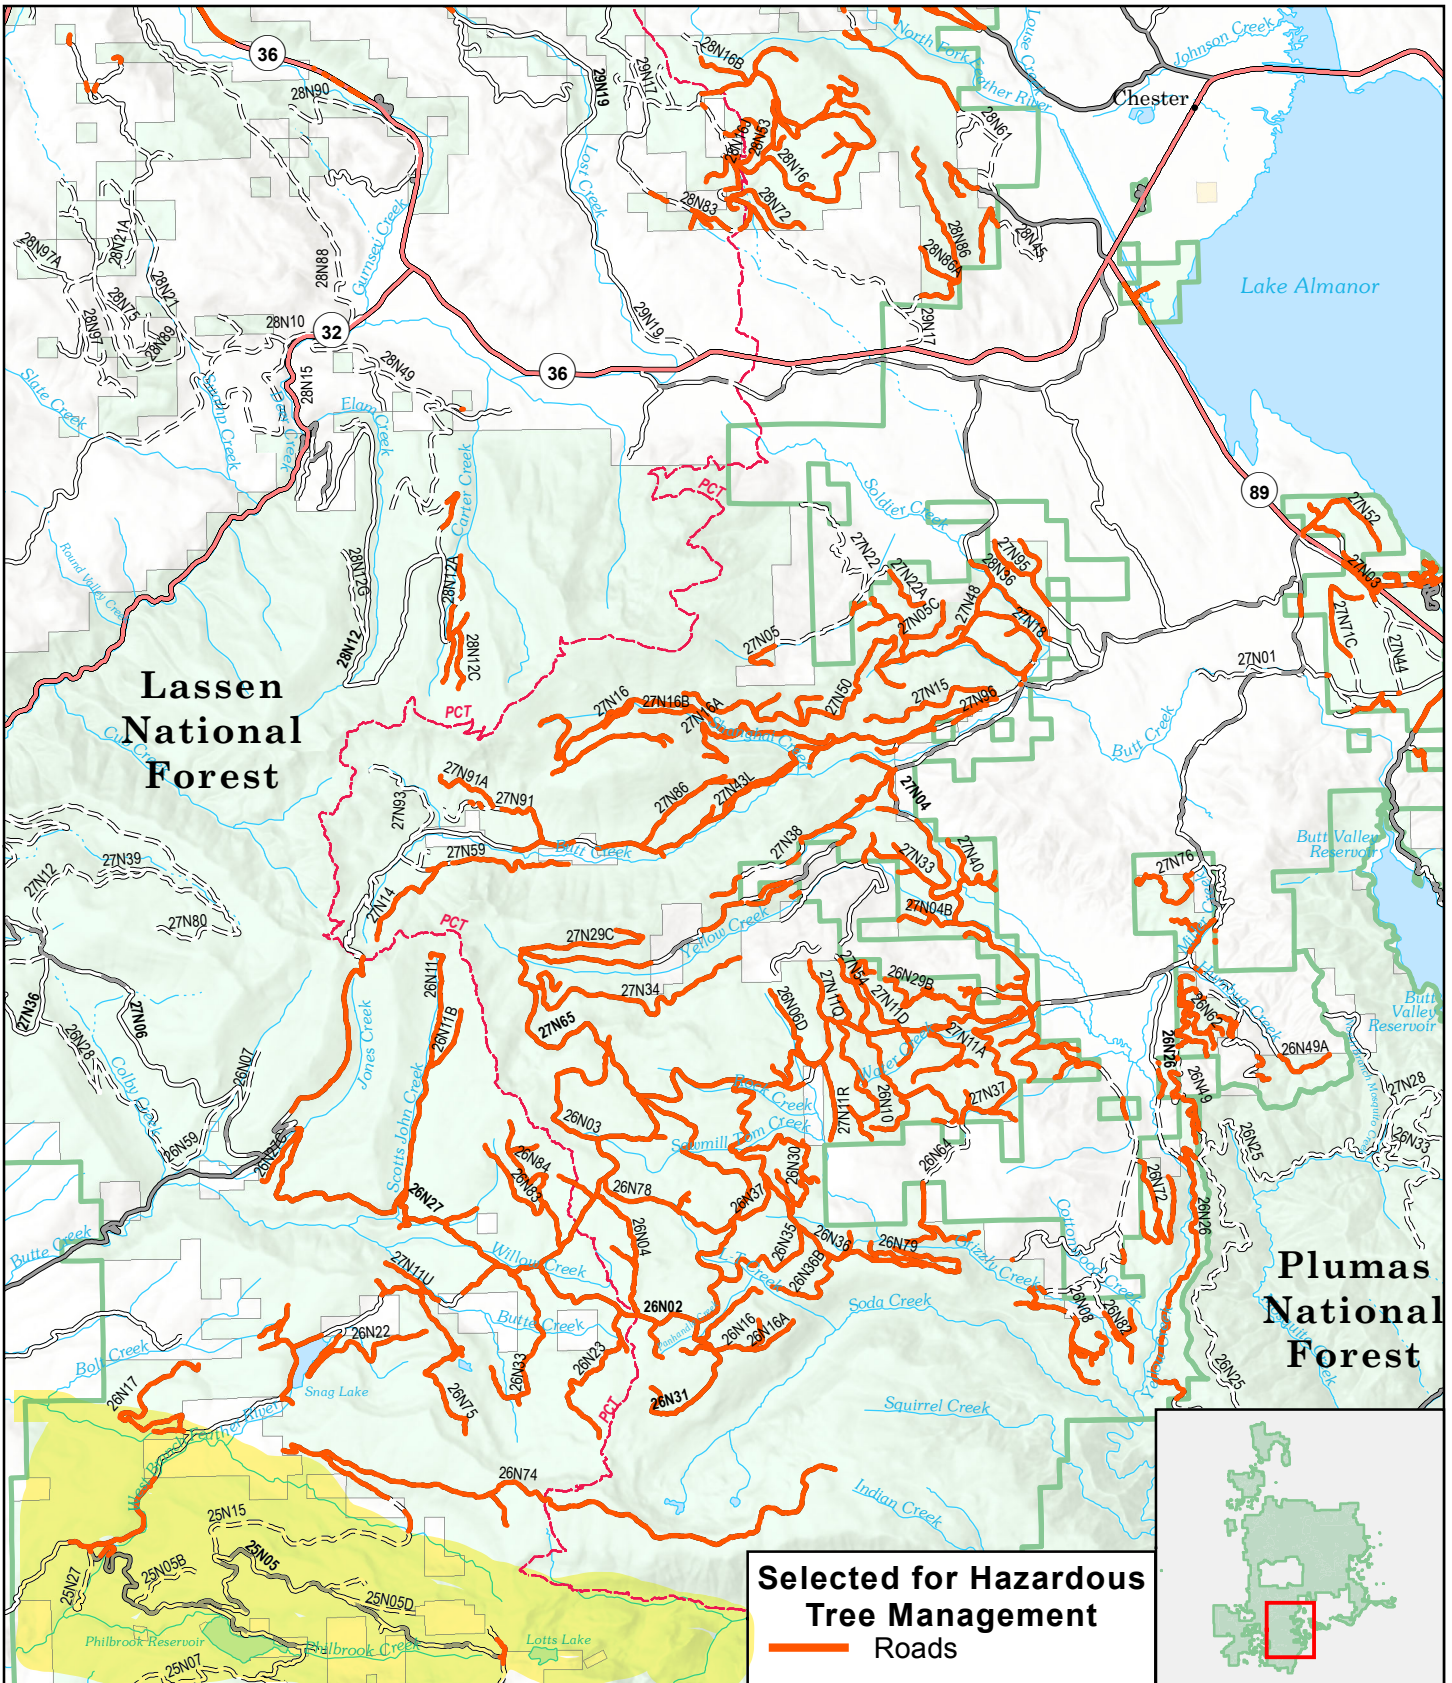

Region 5 Post Disturbance Hazardous Tree Management Project

Lassen National Forest

Almanor Ranger District

Dixie Fire 2021

10/25/2021
Pacific
Southwest
Region

- National Forest Administrative Boundary
- National Forest Lands
- Designated Wilderness

Region 5 Post Disturbance Hazardous Tree Management Project

Lassen National Forest

Almanor Ranger District

Dixie Fire 2021

10/25/2021
Pacific
Southwest
Region

National Forest
Administrative Boundary

National Forest Lands

Designated Wilderness

0 2 4 8 Miles

Region 5 Post Disturbance Hazardous Tree Management Project

Lassen National Forest

Almanor Ranger District

Dixie Fire 2021

10/25/2021
Pacific
Southwest
Region

National Forest
Administrative Boundary

National Forest Lands

Designated Wilderness

0 2 4 8 Miles

Region 5 Post Disturbance Hazardous Tree Management Project

Lassen National Forest

Almanor and Eagle Lake Ranger Districts

Dixie Fire 2021

10/25/2021
Pacific
Southwest
Region