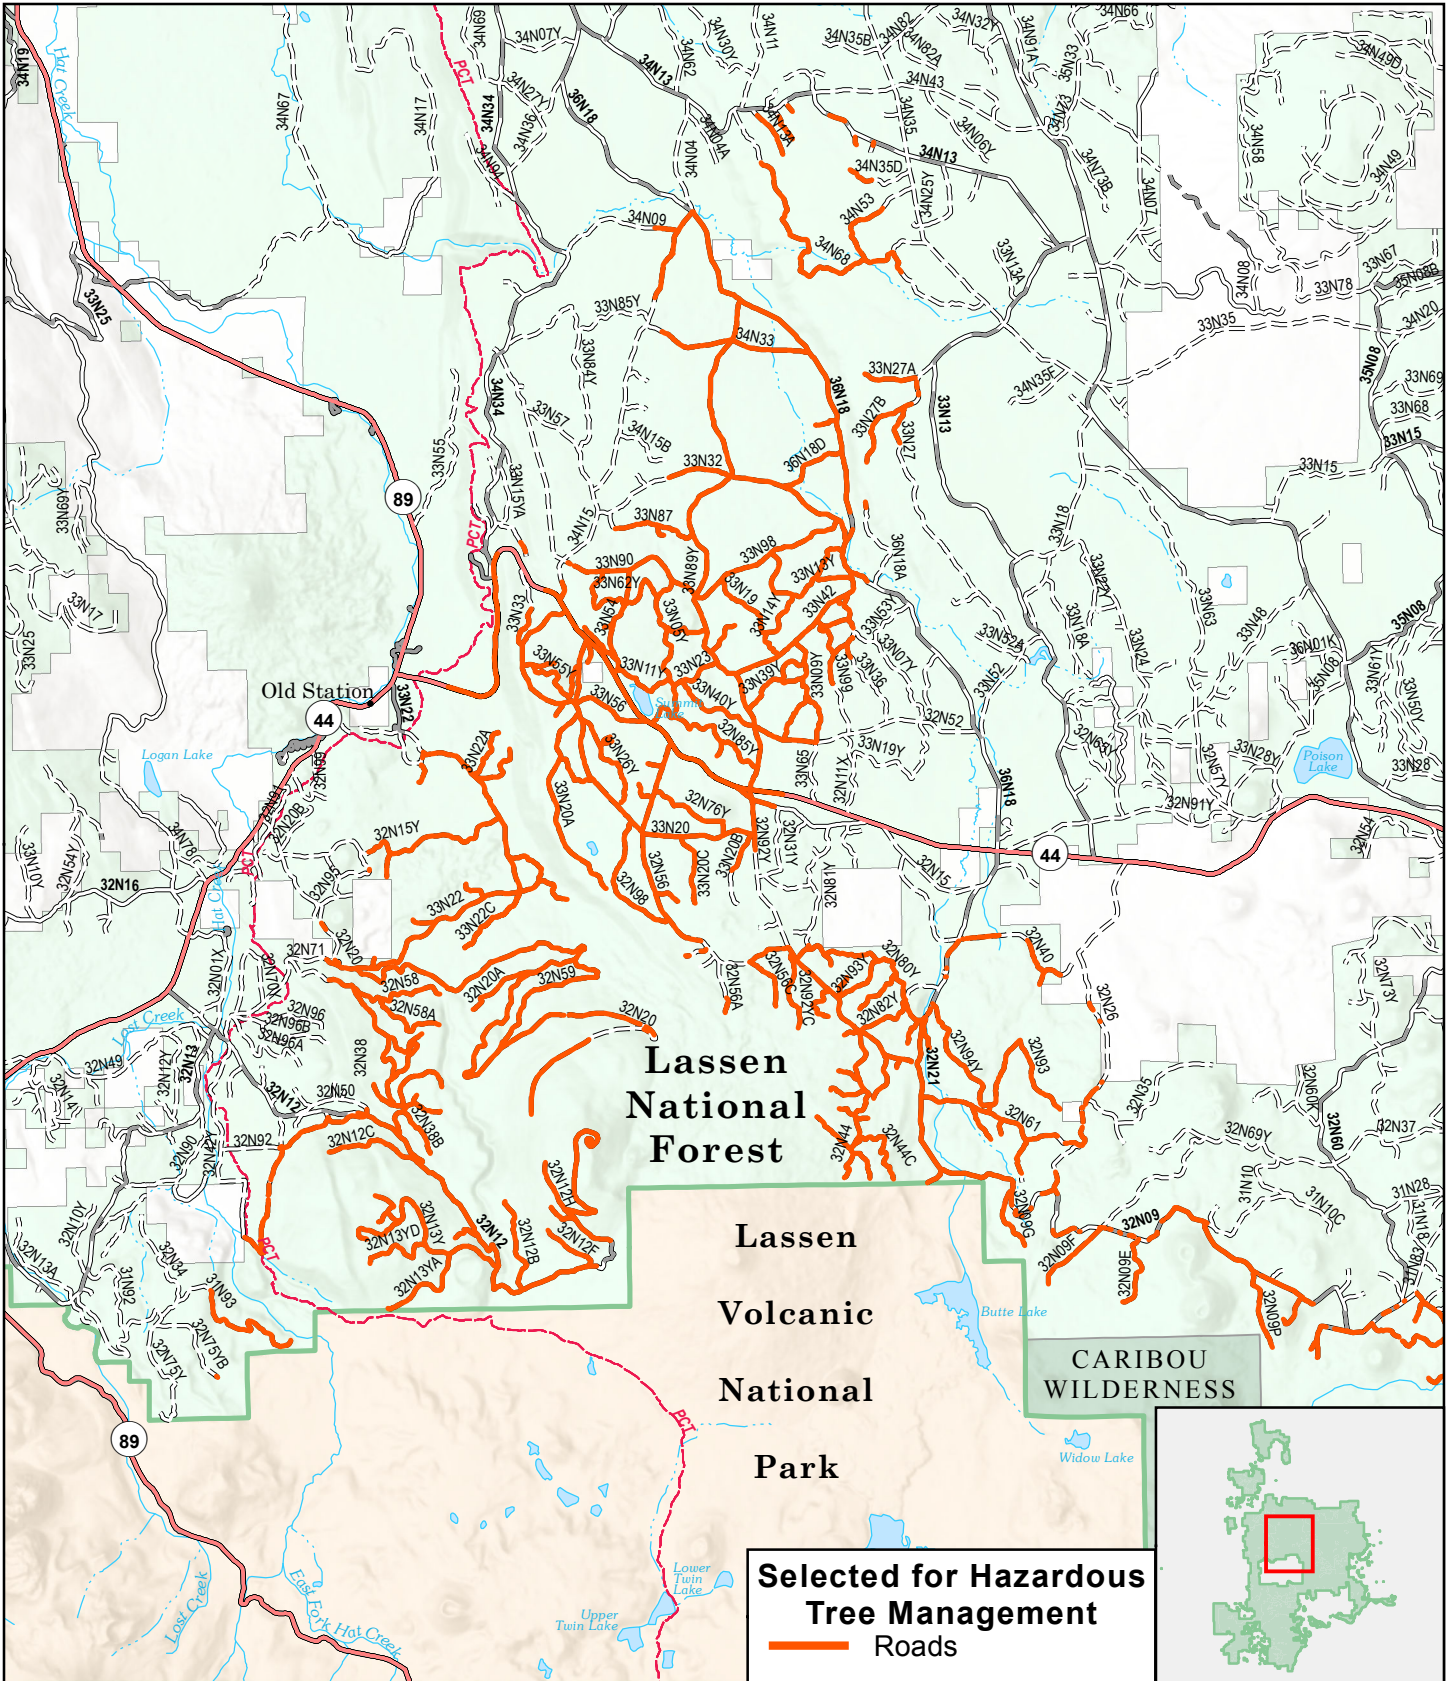

National Forest
Administrative Boundary

National Forest Lands

Designated Wilderness

0 2 4 8 Miles

Region 5 Post Disturbance Hazardous Tree Management Project

Lassen National Forest

Eagle Lake Ranger District

Dixie Fire 2021

10/25/2021
Pacific
Southwest
Region

National Forest
Administrative Boundary

National Forest Lands

Designated Wilderness

Region 5 Post Disturbance Hazardous Tree Management Project

Lassen National Forest

Hat Creek and Eagle Lake Ranger Districts

Dixie Fire 2021

10/25/2021
Pacific
Southwest
Region

National Forest
Administrative Boundary

National Forest Lands

Designated Wilderness

0 2 4 8 Miles