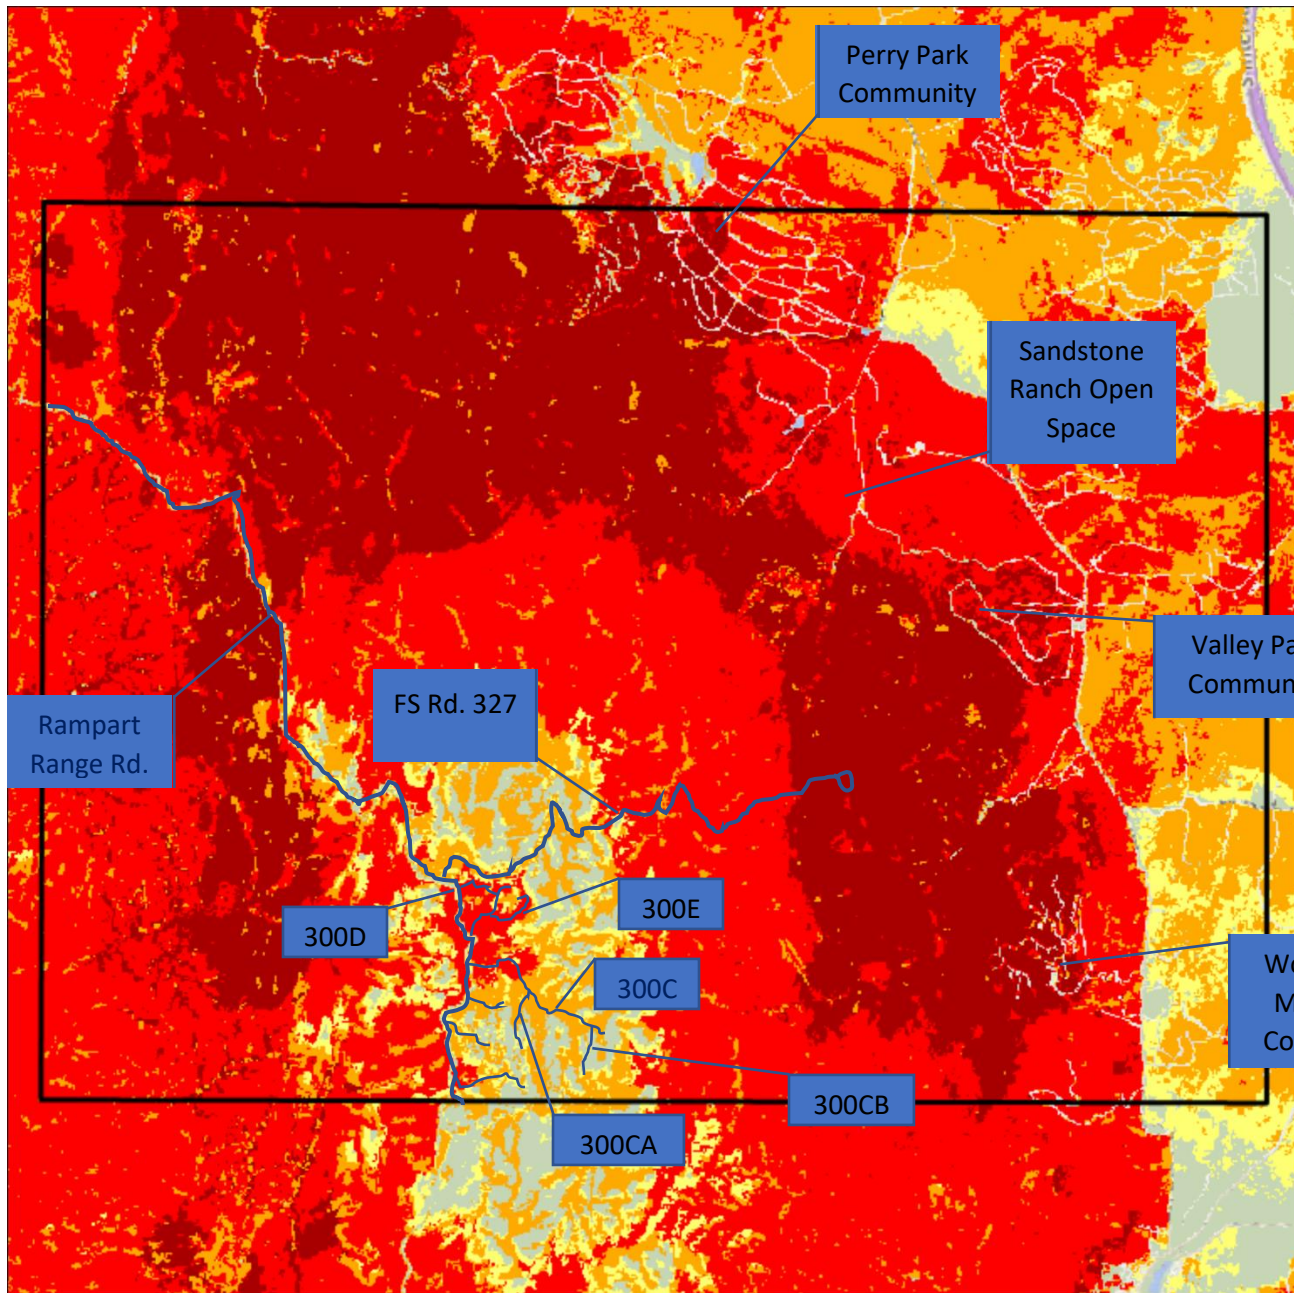

# Wildfire Risk Map, Western Douglas County

## Wildfire Risk

- Non-Burnable
- Lowest Risk
- Low Risk
- Moderate Risk
- High Risk
- Highest Risk

2.55 mi  
5480.1 m

Colorado Wildfire Risk Assessment  
<http://www.coloradowildfirerisk.com>