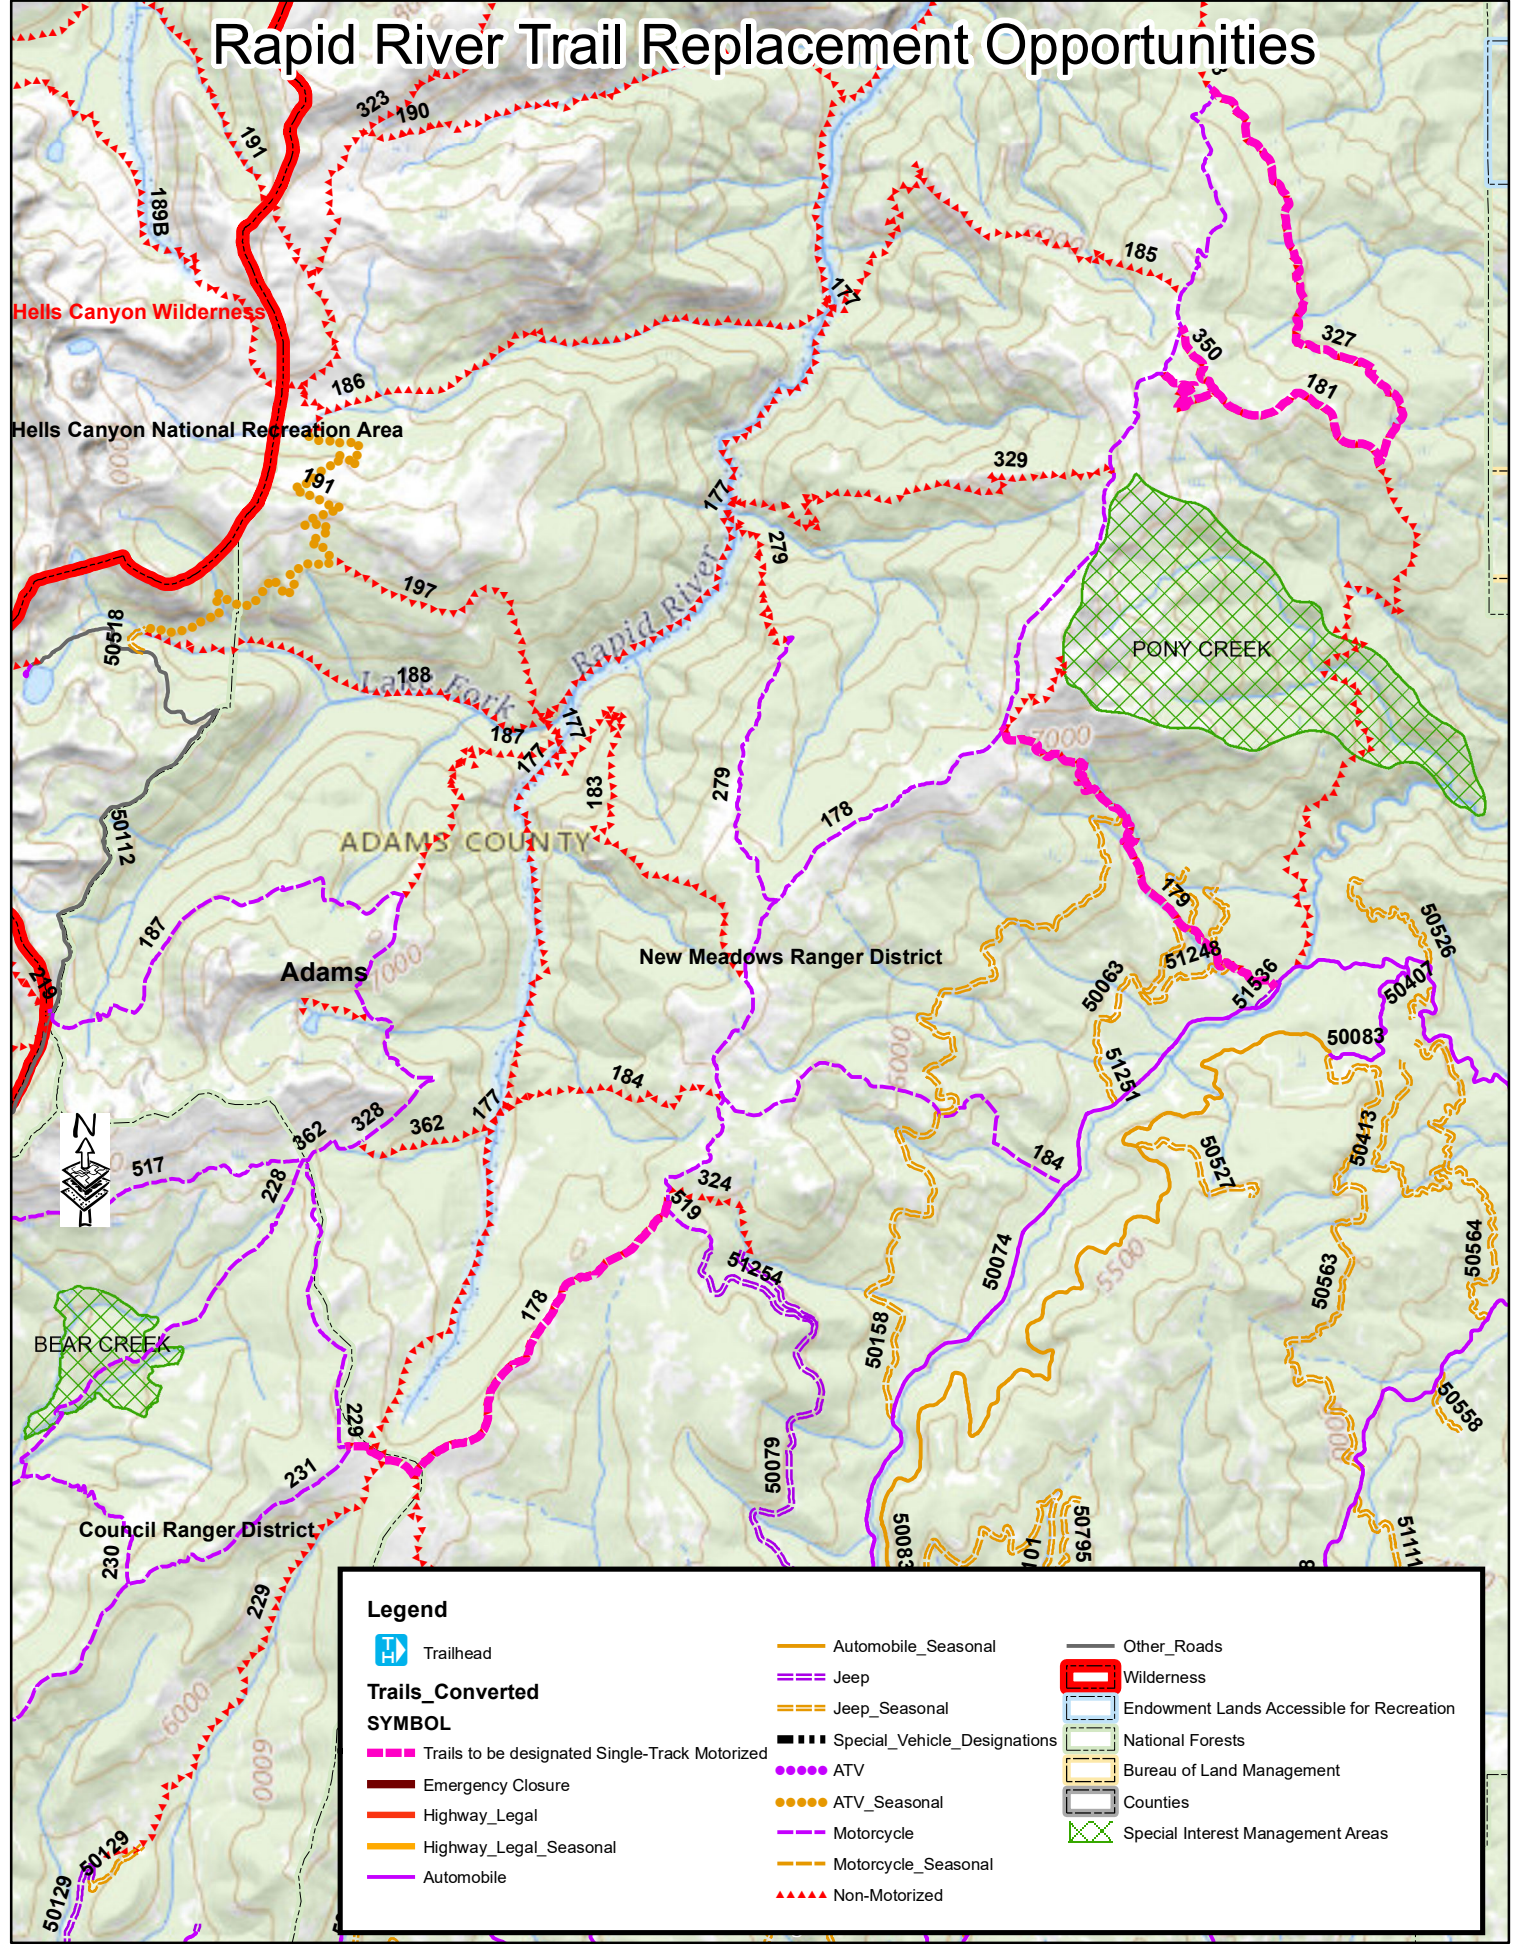

Rapid River Trail Replacement Opportunities

Legend

	Trailhead		Automobile_Seasonal		Other_Roads
	Trails_Converted		Jeep		Wilderness
	Trails to be designated Single-Track Motorized		Jeep_Seasonal		Endowment Lands Accessible for Recreation
	Emergency Closure		Special_Vehicle_Designations		National Forests
	Highway_Legal		ATV		Bureau of Land Management
	Highway_Legal_Seasonal		ATV_Seasonal		Counties
	Automobile		Motorcycle		Special Interest Management Areas
			Motorcycle_Seasonal		
			Non-Motorized		