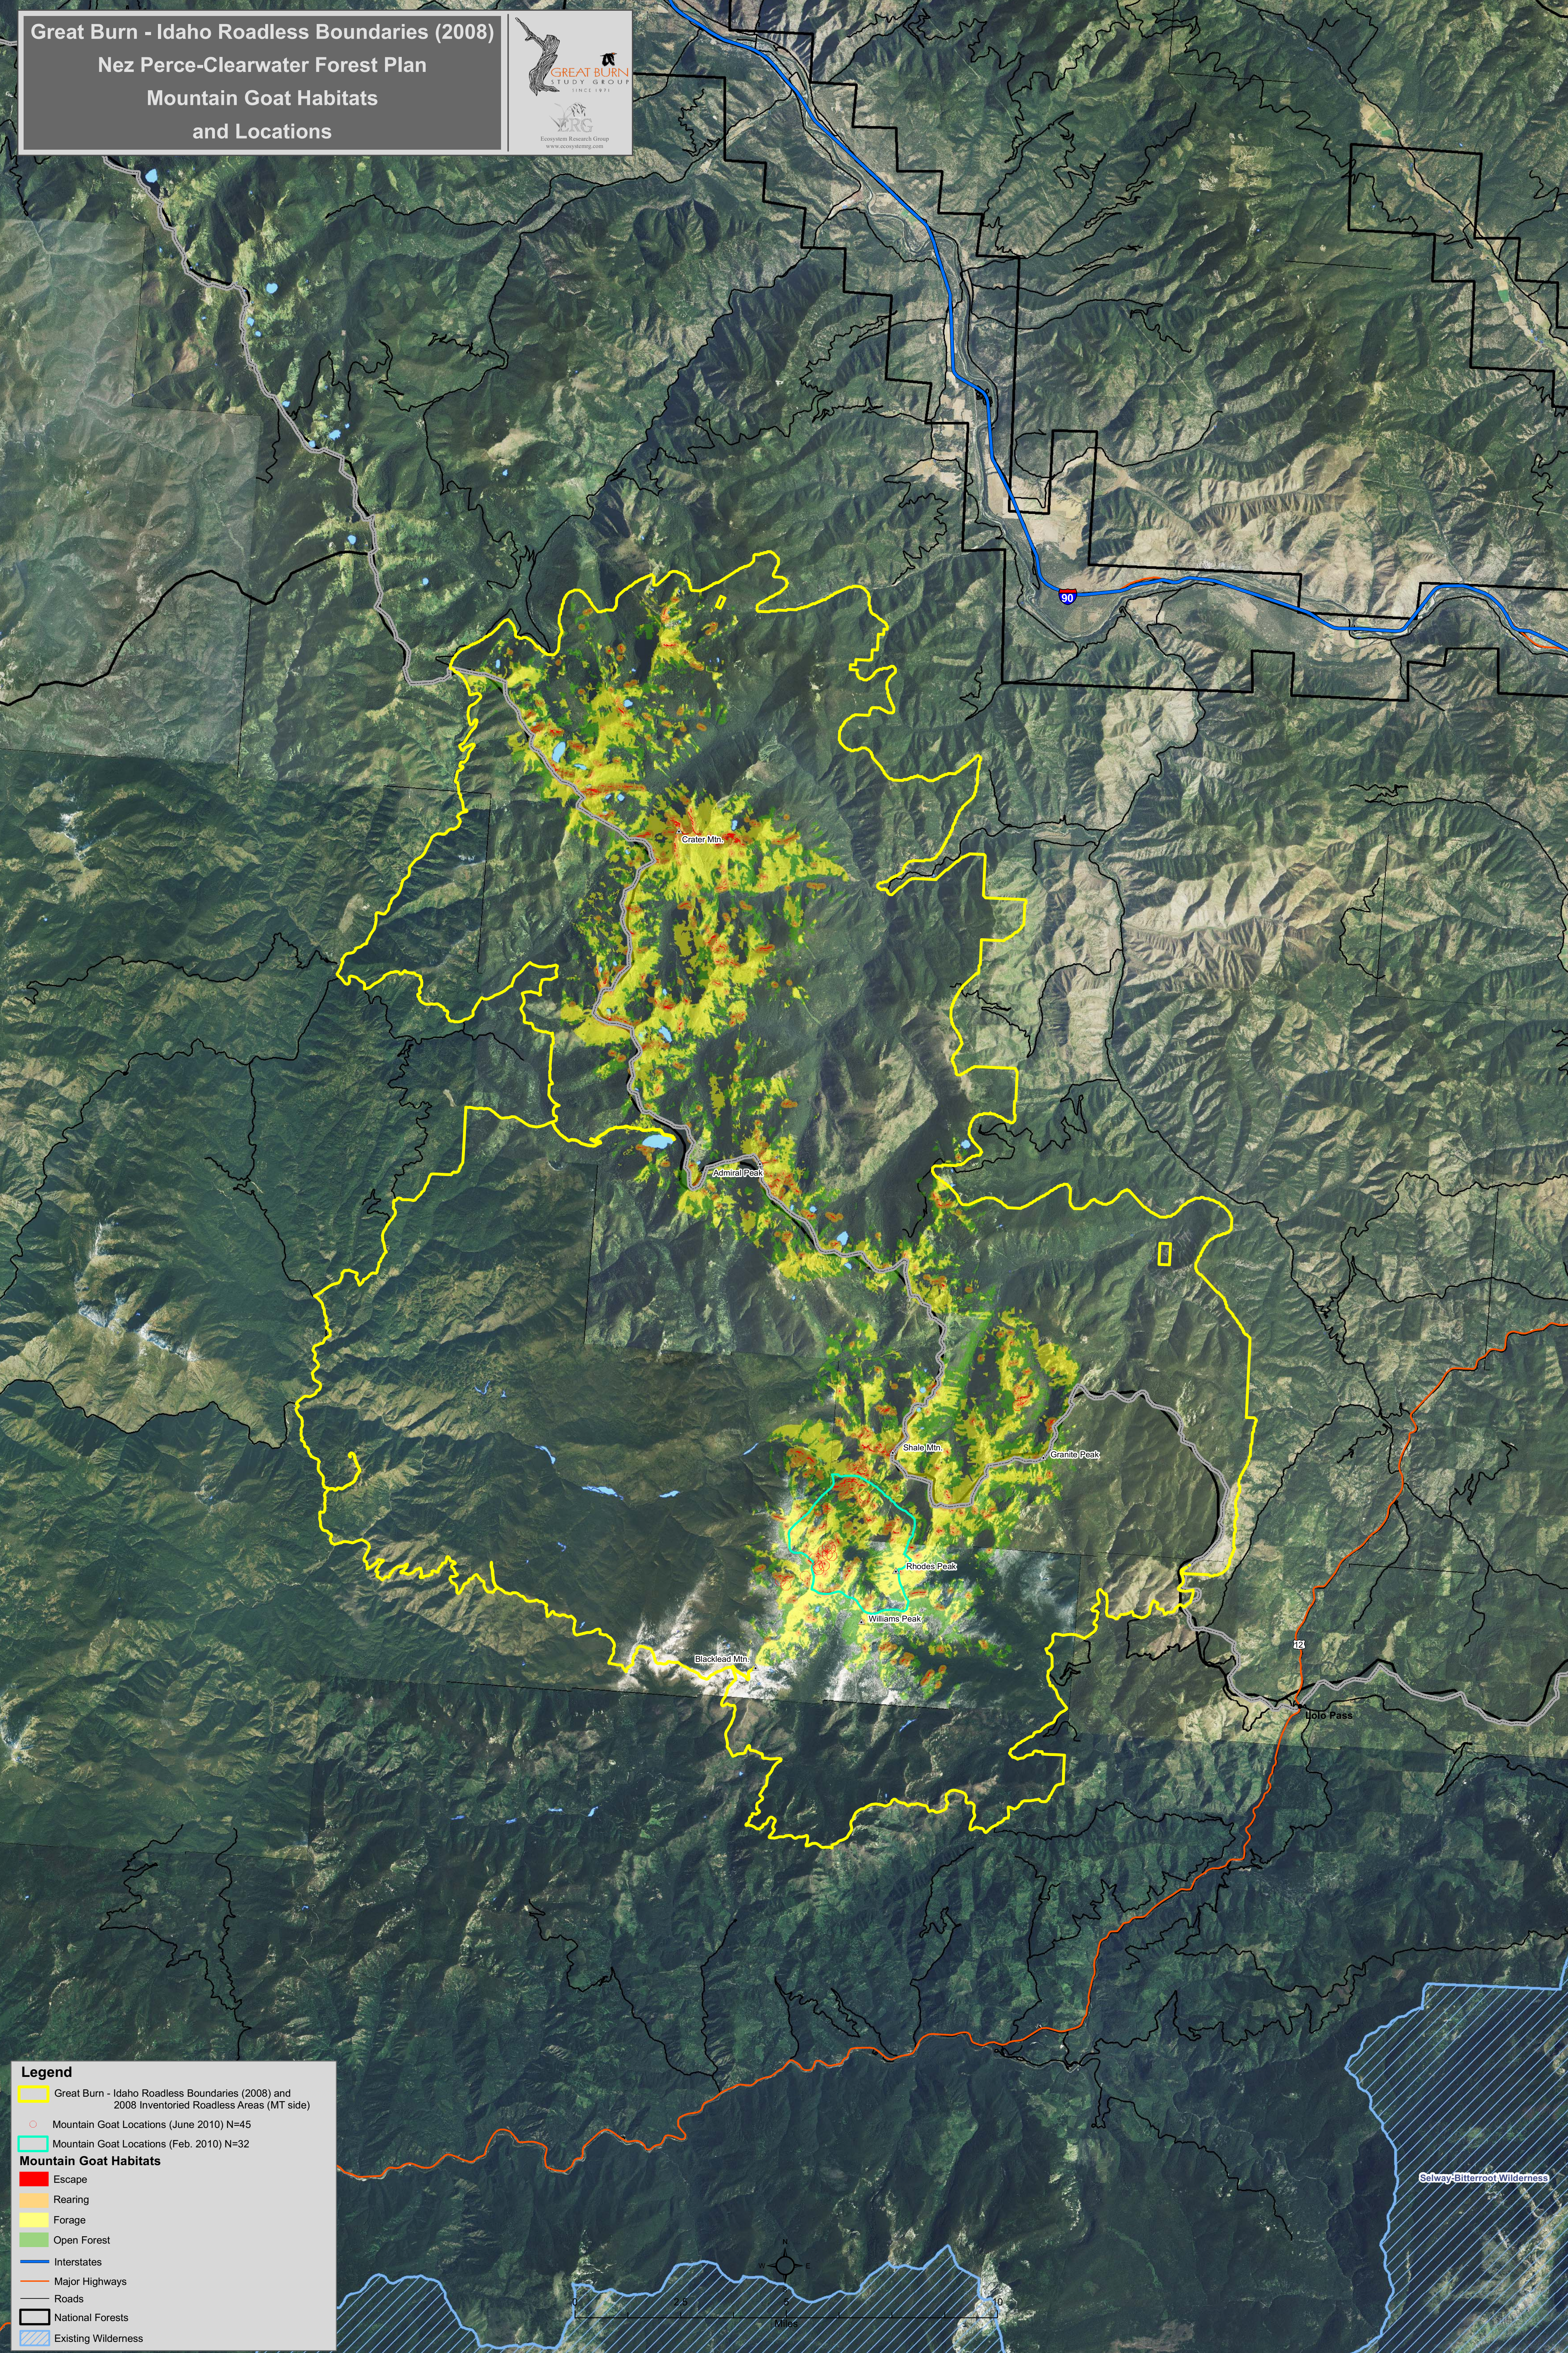

Great Burn - Idaho Roadless Boundaries (2008)
 Nez Perce-Clearwater Forest Plan
 Mountain Goat Habitats
 and Locations

Legend

- Great Burn - Idaho Roadless Boundaries (2008) and 2008 Inventoried Roadless Areas (MT side)
- Mountain Goat Locations (June 2010) N=45
- Mountain Goat Locations (Feb. 2010) N=32

Mountain Goat Habitats

- Escape
- Rearing
- Forage
- Open Forest

- Interstates
- Major Highways
- Roads
- National Forests
- Existing Wilderness

Selway-Bitterroot Wilderness