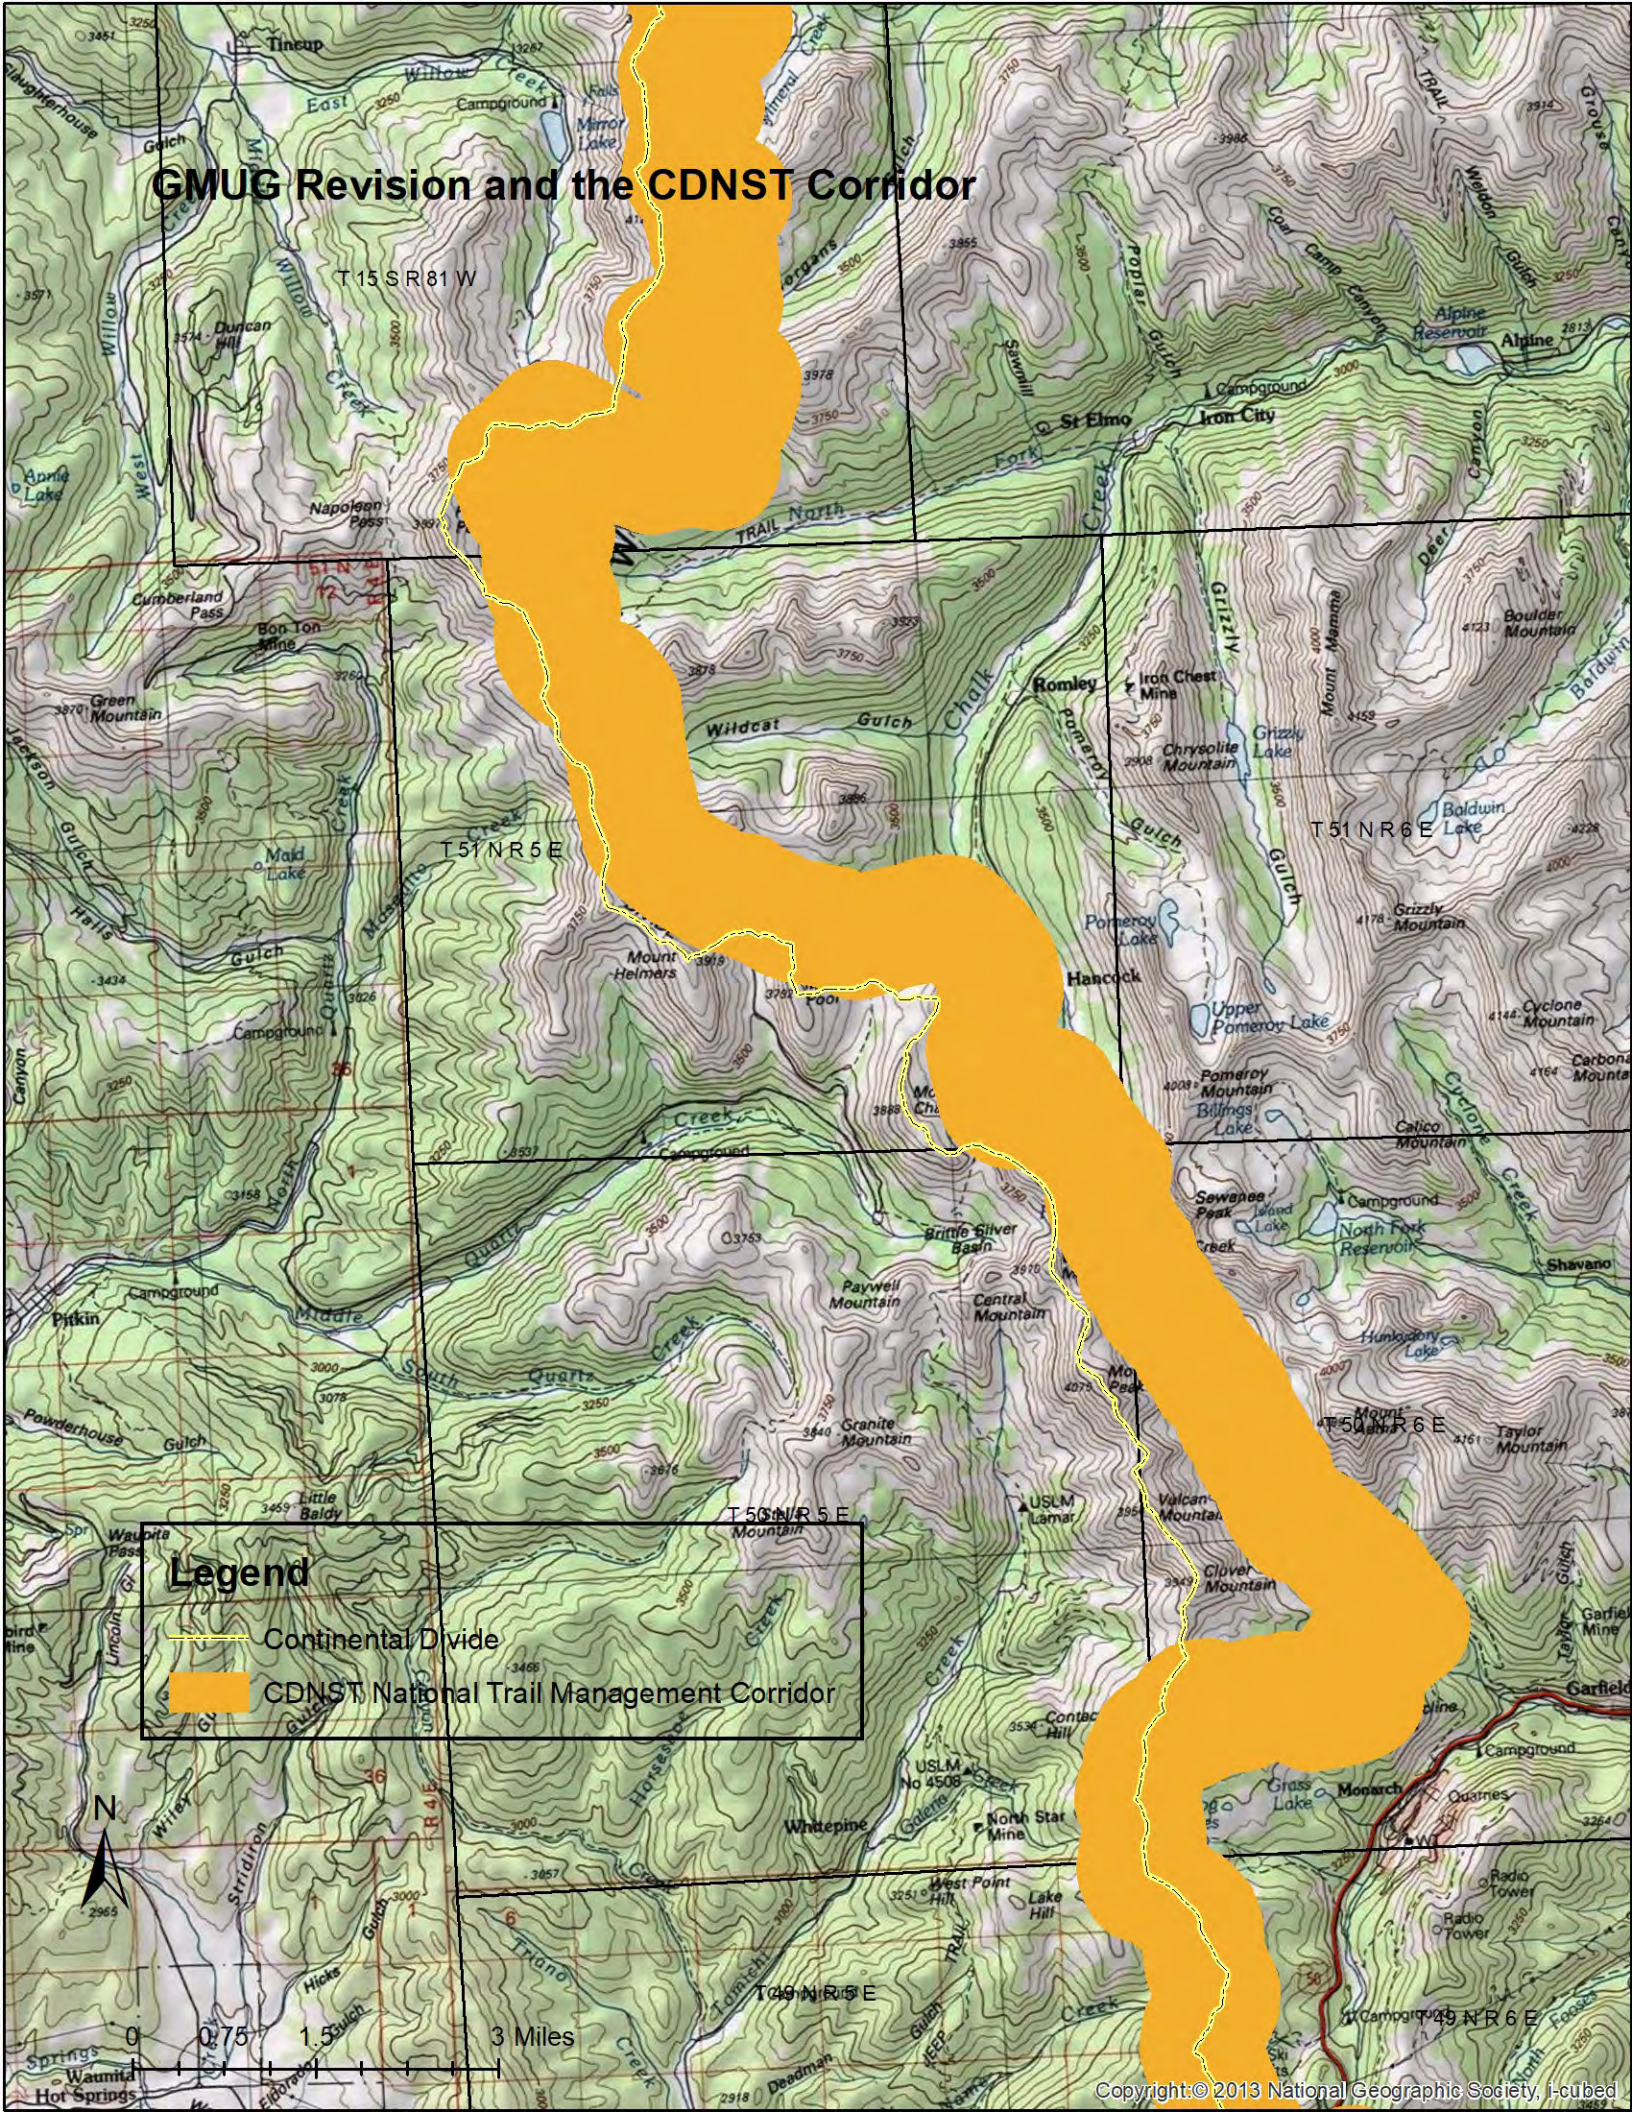

GMUG Revision and the CDNST Corridor

T 13 SR 81 W

Collegiate Peaks Wilderness

Legend

- Continental Divide
- CDNST National Trail Management Corridor

GMUG Revision and the CDNST Corridor

GMUG Revision and the CDNST Corridor

Legend

-  Continental Divide
-  CDNST National Trail Management Corridor

GMUG Revision and the CDNST Corridor

Legend

- Continental Divide
- CDNST National Trail Management Corridor

0 0.75 1.5 3 Miles

GMUG Revision and the CDNST Corridor

Legend

- Continental Divide (INDEFINITE)
- CDNST National Trail Management Corridor

GMUG Revision and the CDNST Corridor

Legend

- Continental Divide
- CDNST National Trail Management Corridor

Creede

GMUG Revision and the CDNST Corridor

Legend

-  Continental Divide
-  CDNST National Trail Management Corridor

GMUG Revision and the CDNST Corridor

Legend

- Continental Divide
- CDNST National Trail Management Corridor

0 0.75 1.5 3 Miles