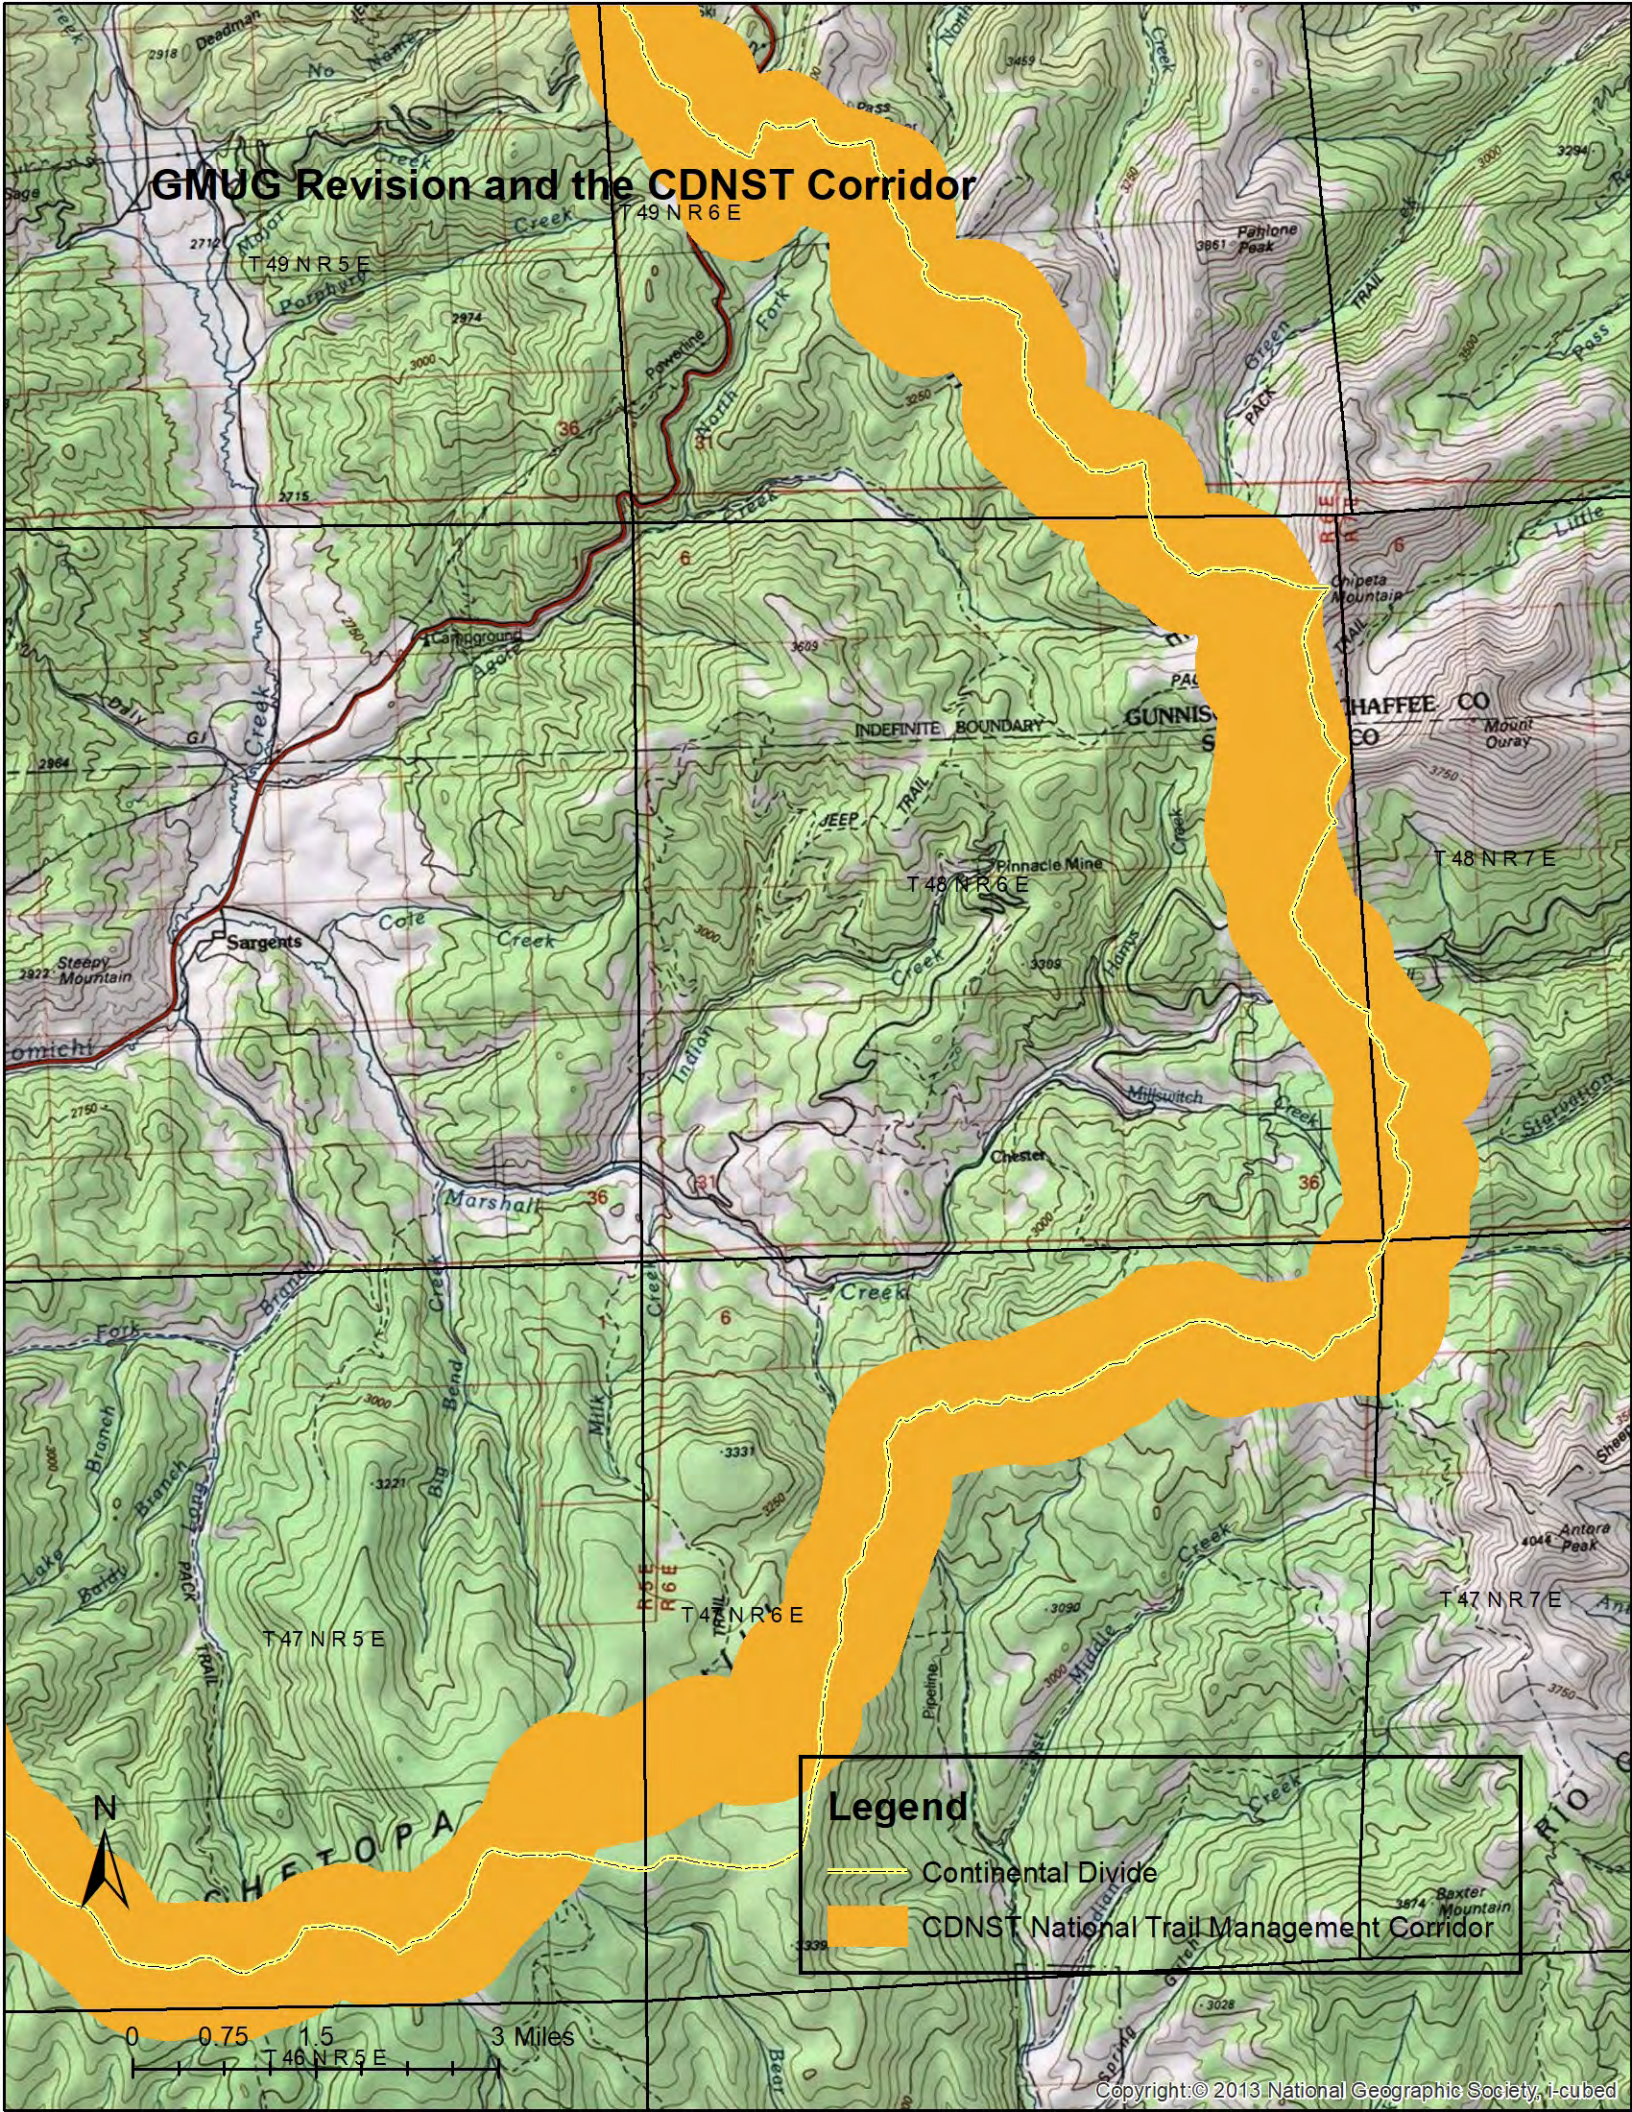

GMUG Revision and the CDNST Corridor

T 13 SR 81 W

Collegiate Peaks Wilderness

Legend

- Continental Divide
- CDNST National Trail Management Corridor

GMUG Revision and the CDNST Corridor

GMUG Revision and the CDNST Corridor

Legend

-  Continental Divide
-  CDNST National Trail Management Corridor

GMUG Revision and the CDNST Corridor

Legend

- Continental Divide
- CDNST National Trail Management Corridor

0 0.75 1.5 3 Miles

GMUG Revision and the CDNST Corridor

Legend

- Continental Divide (INDEFINITE)
- CDNST National Trail Management Corridor

GMUG Revision and the CDNST Corridor

Legend

- Continental Divide
- CDNST National Trail Management Corridor

Creede

GMUG Revision and the CDNST Corridor

Legend

-  Continental Divide
-  CDNST National Trail Management Corridor

GMUG Revision and the CDNST Corridor

Legend

- Continental Divide
- CDNST National Trail Management Corridor

0 0.75 1.5 3 Miles