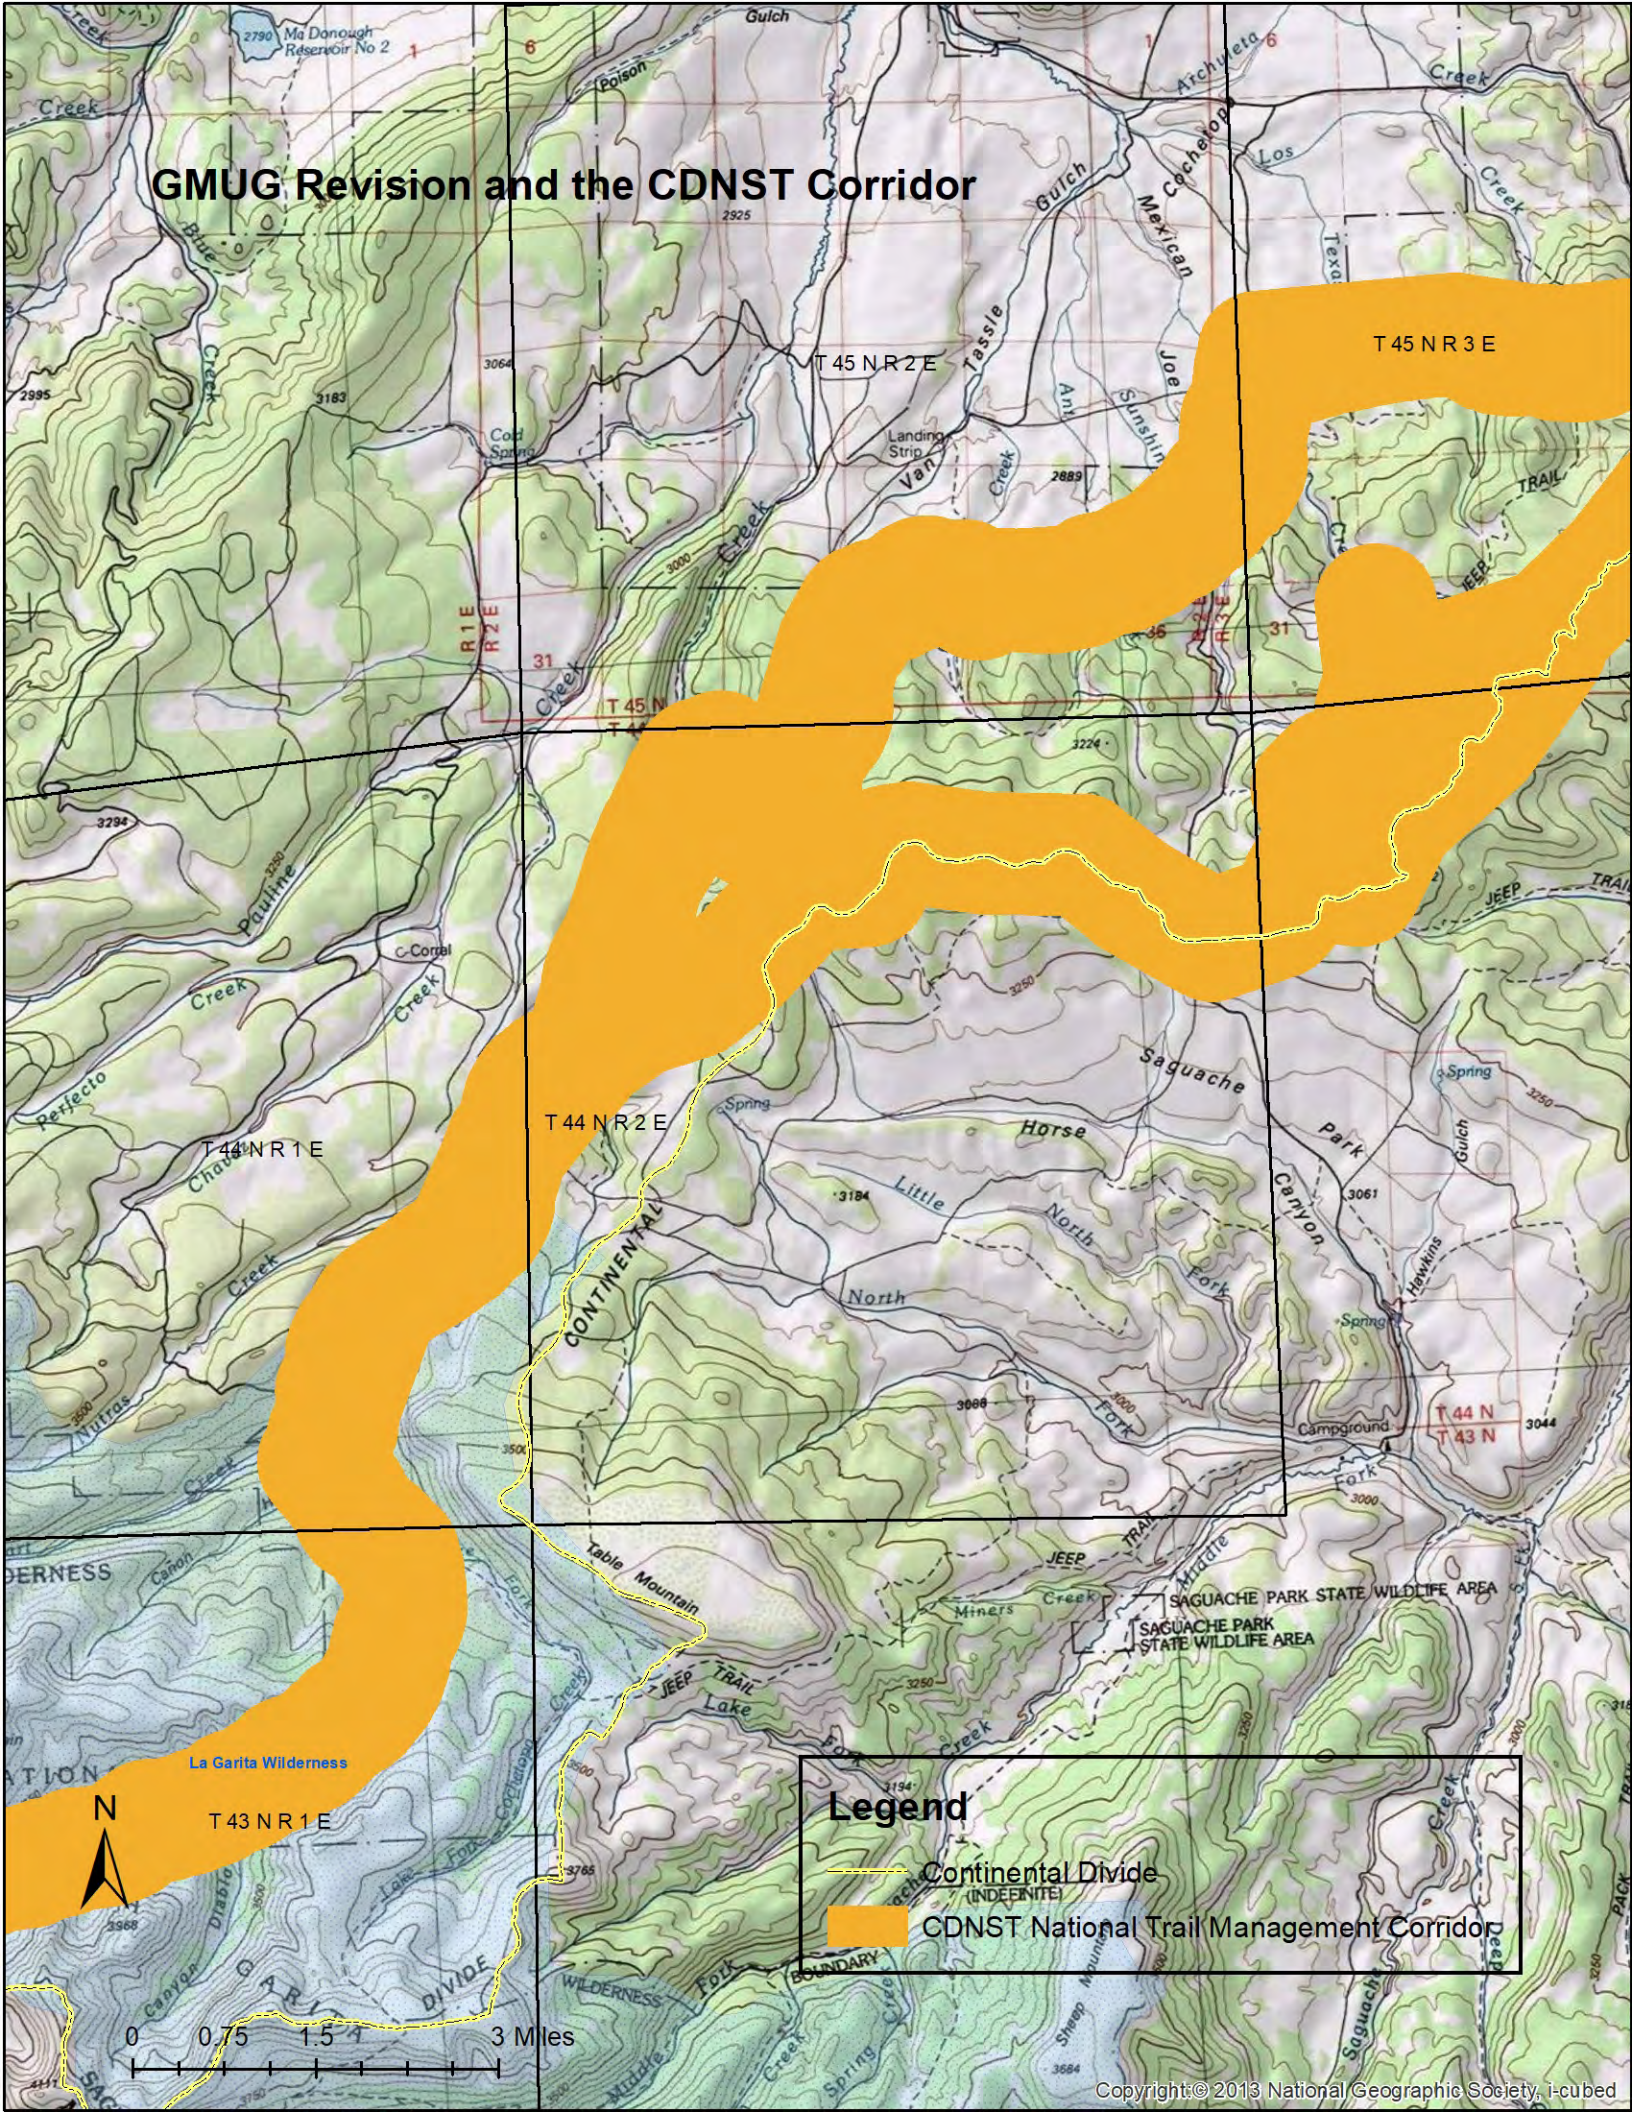

GMUG Revision and the CDNST Corridor

T 13 SR 81 W

Collegiate Peaks Wilderness

Legend

- Continental Divide
- CDNST National Trail Management Corridor

GMUG Revision and the CDNST Corridor

GMUG Revision and the CDNST Corridor

Legend

-  Continental Divide
-  CDNST National Trail Management Corridor

GMUG Revision and the CDNST Corridor

Legend

- Continental Divide
- CDNST National Trail Management Corridor

0 0.75 1.5 3 Miles

GMUG Revision and the CDNST Corridor

Legend

- Continental Divide (INDEFINITE)
- CDNST National Trail Management Corridor

GMUG Revision and the CDNST Corridor

Legend

- Continental Divide
- CDNST National Trail Management Corridor

Creede

GMUG Revision and the CDNST Corridor