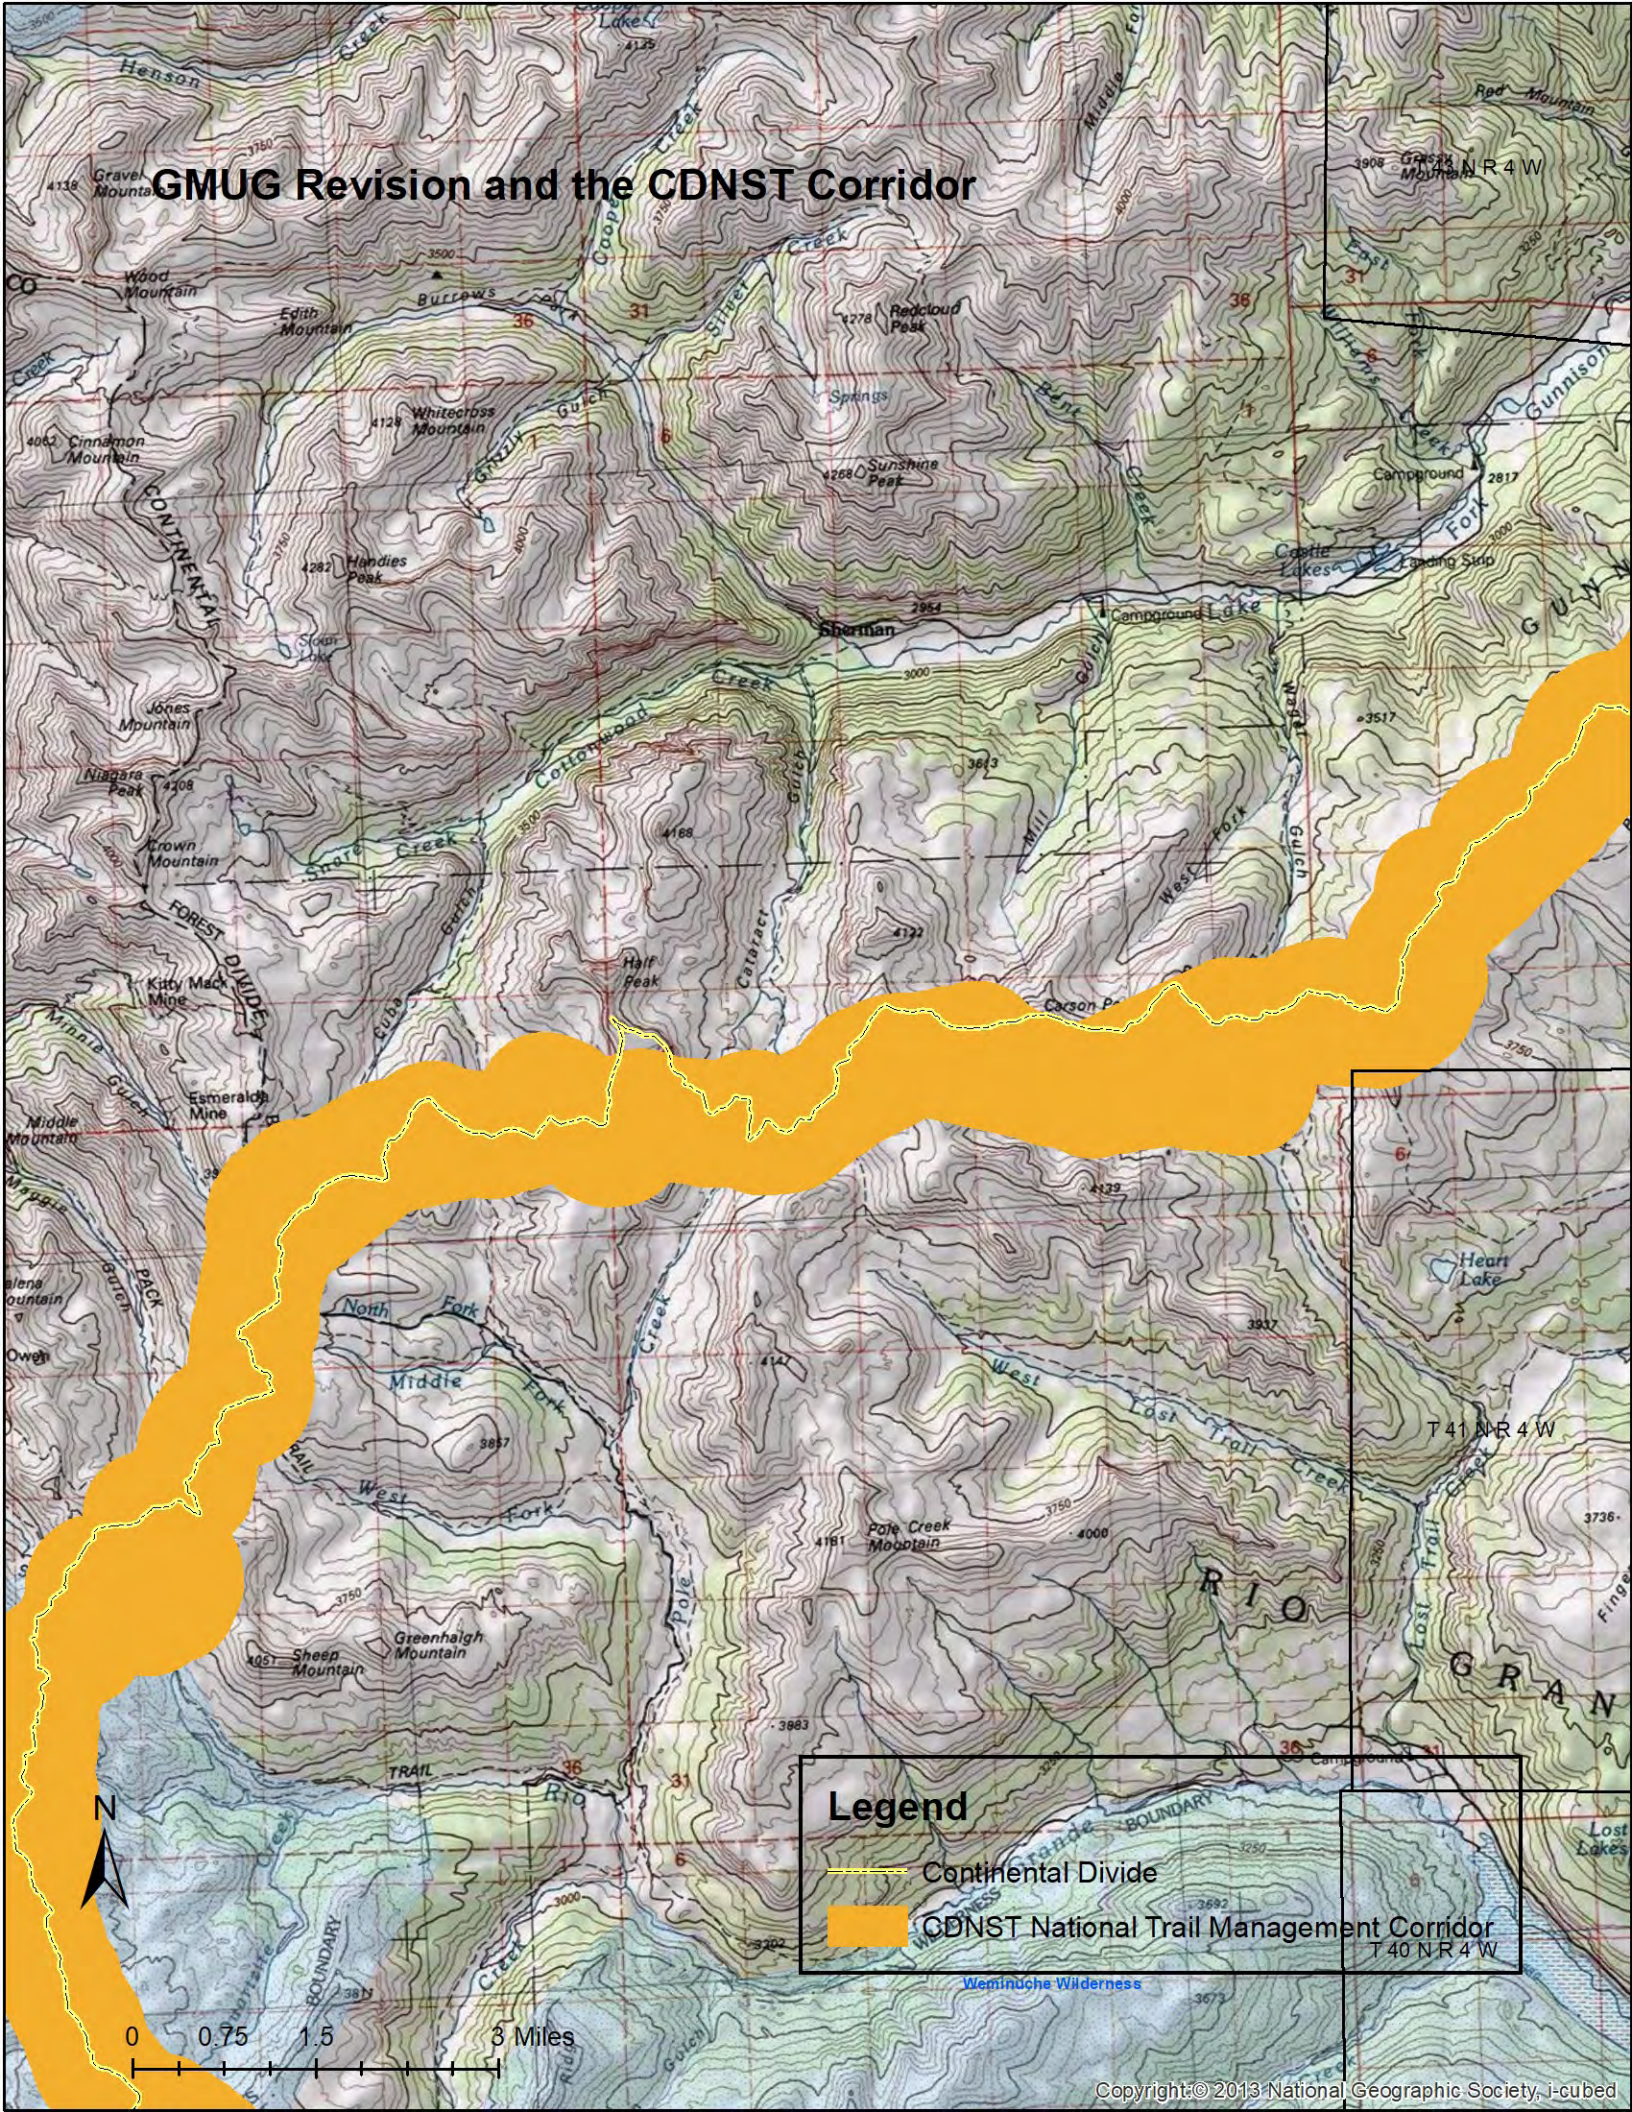

GMUG Revision and the CDNST Corridor

Legend

- --- Continental Divide
- CDNST National Trail Management Corridor

0 0.75 1.5 3 Miles