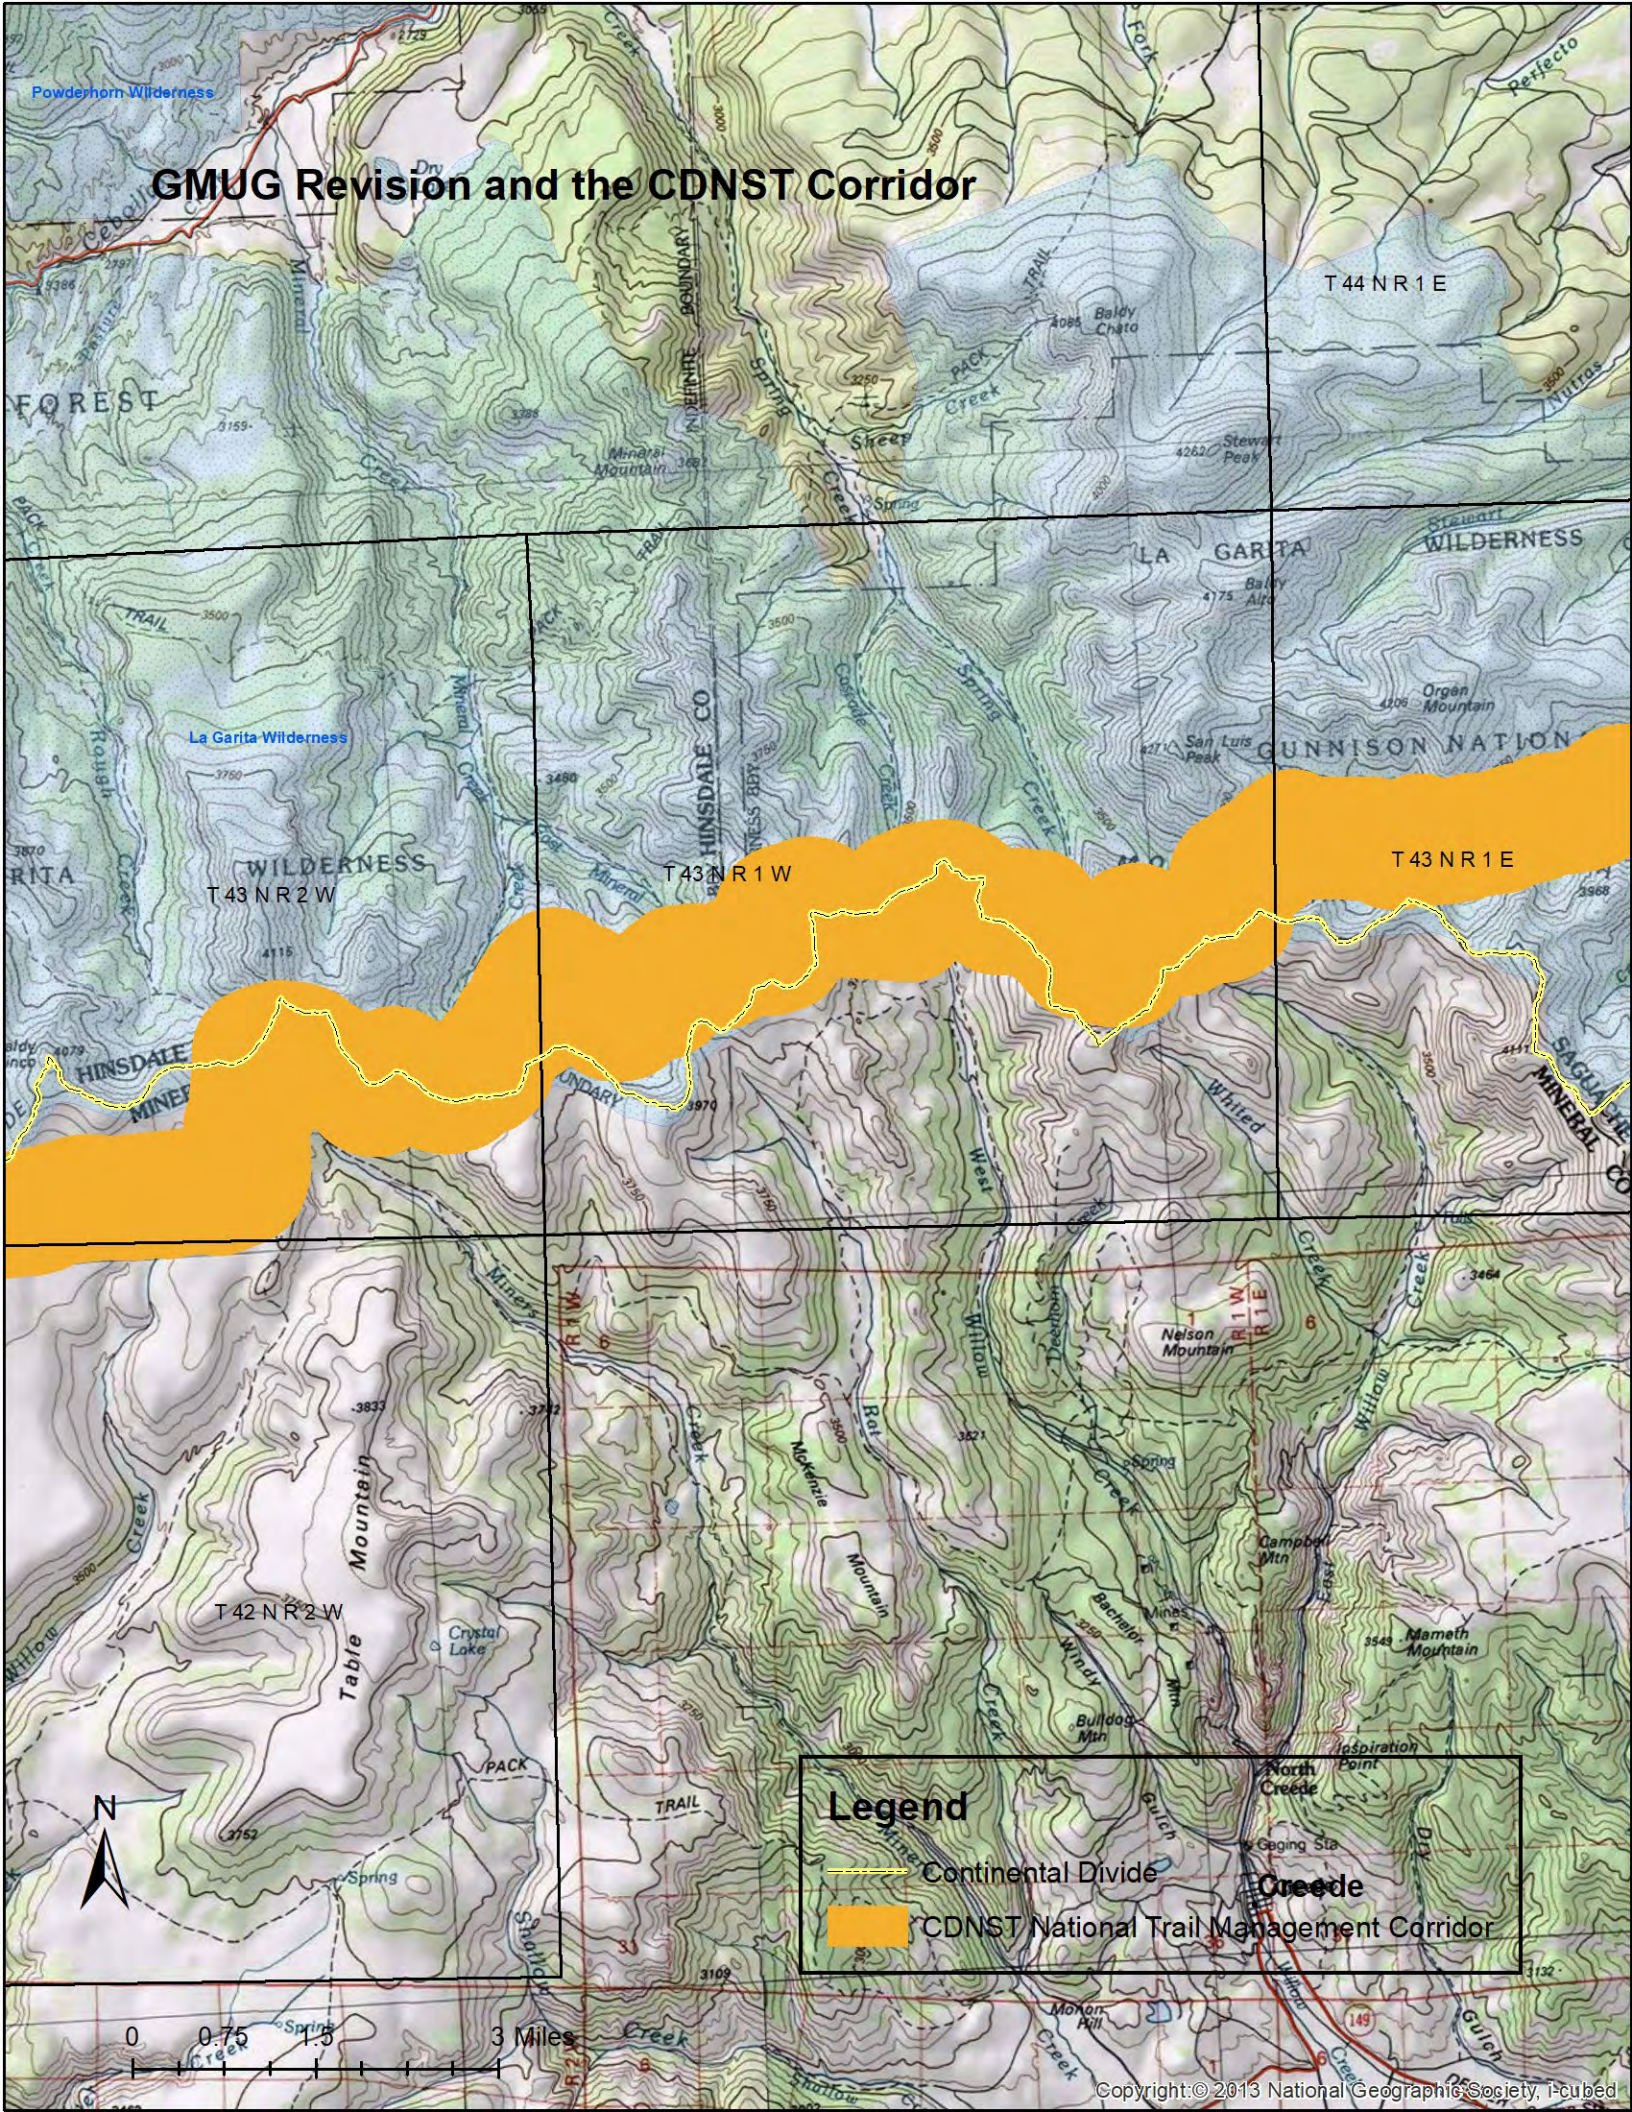

GMUG Revision and the CDNST Corridor

T 13 SR 81 W

Collegiate Peaks Wilderness

Legend

- Continental Divide
- CDNST National Trail Management Corridor

GMUG Revision and the CDNST Corridor

GMUG Revision and the CDNST Corridor

Legend

-  Continental Divide
-  CDNST National Trail Management Corridor

GMUG Revision and the CDNST Corridor

Legend

- Continental Divide
- CDNST National Trail Management Corridor

0 0.75 1.5 3 Miles

GMUG Revision and the CDNST Corridor

Legend

- Continental Divide (INDEFINITE)
- CDNST National Trail Management Corridor

GMUG Revision and the CDNST Corridor

Legend

- Continental Divide
- CDNST National Trail Management Corridor

Creede

GMUG Revision and the CDNST Corridor

Legend

-  Continental Divide
-  CDNST National Trail Management Corridor

GMUG Revision and the CDNST Corridor

Legend

- Continental Divide
- CDNST National Trail Management Corridor

0 0.75 1.5 3 Miles