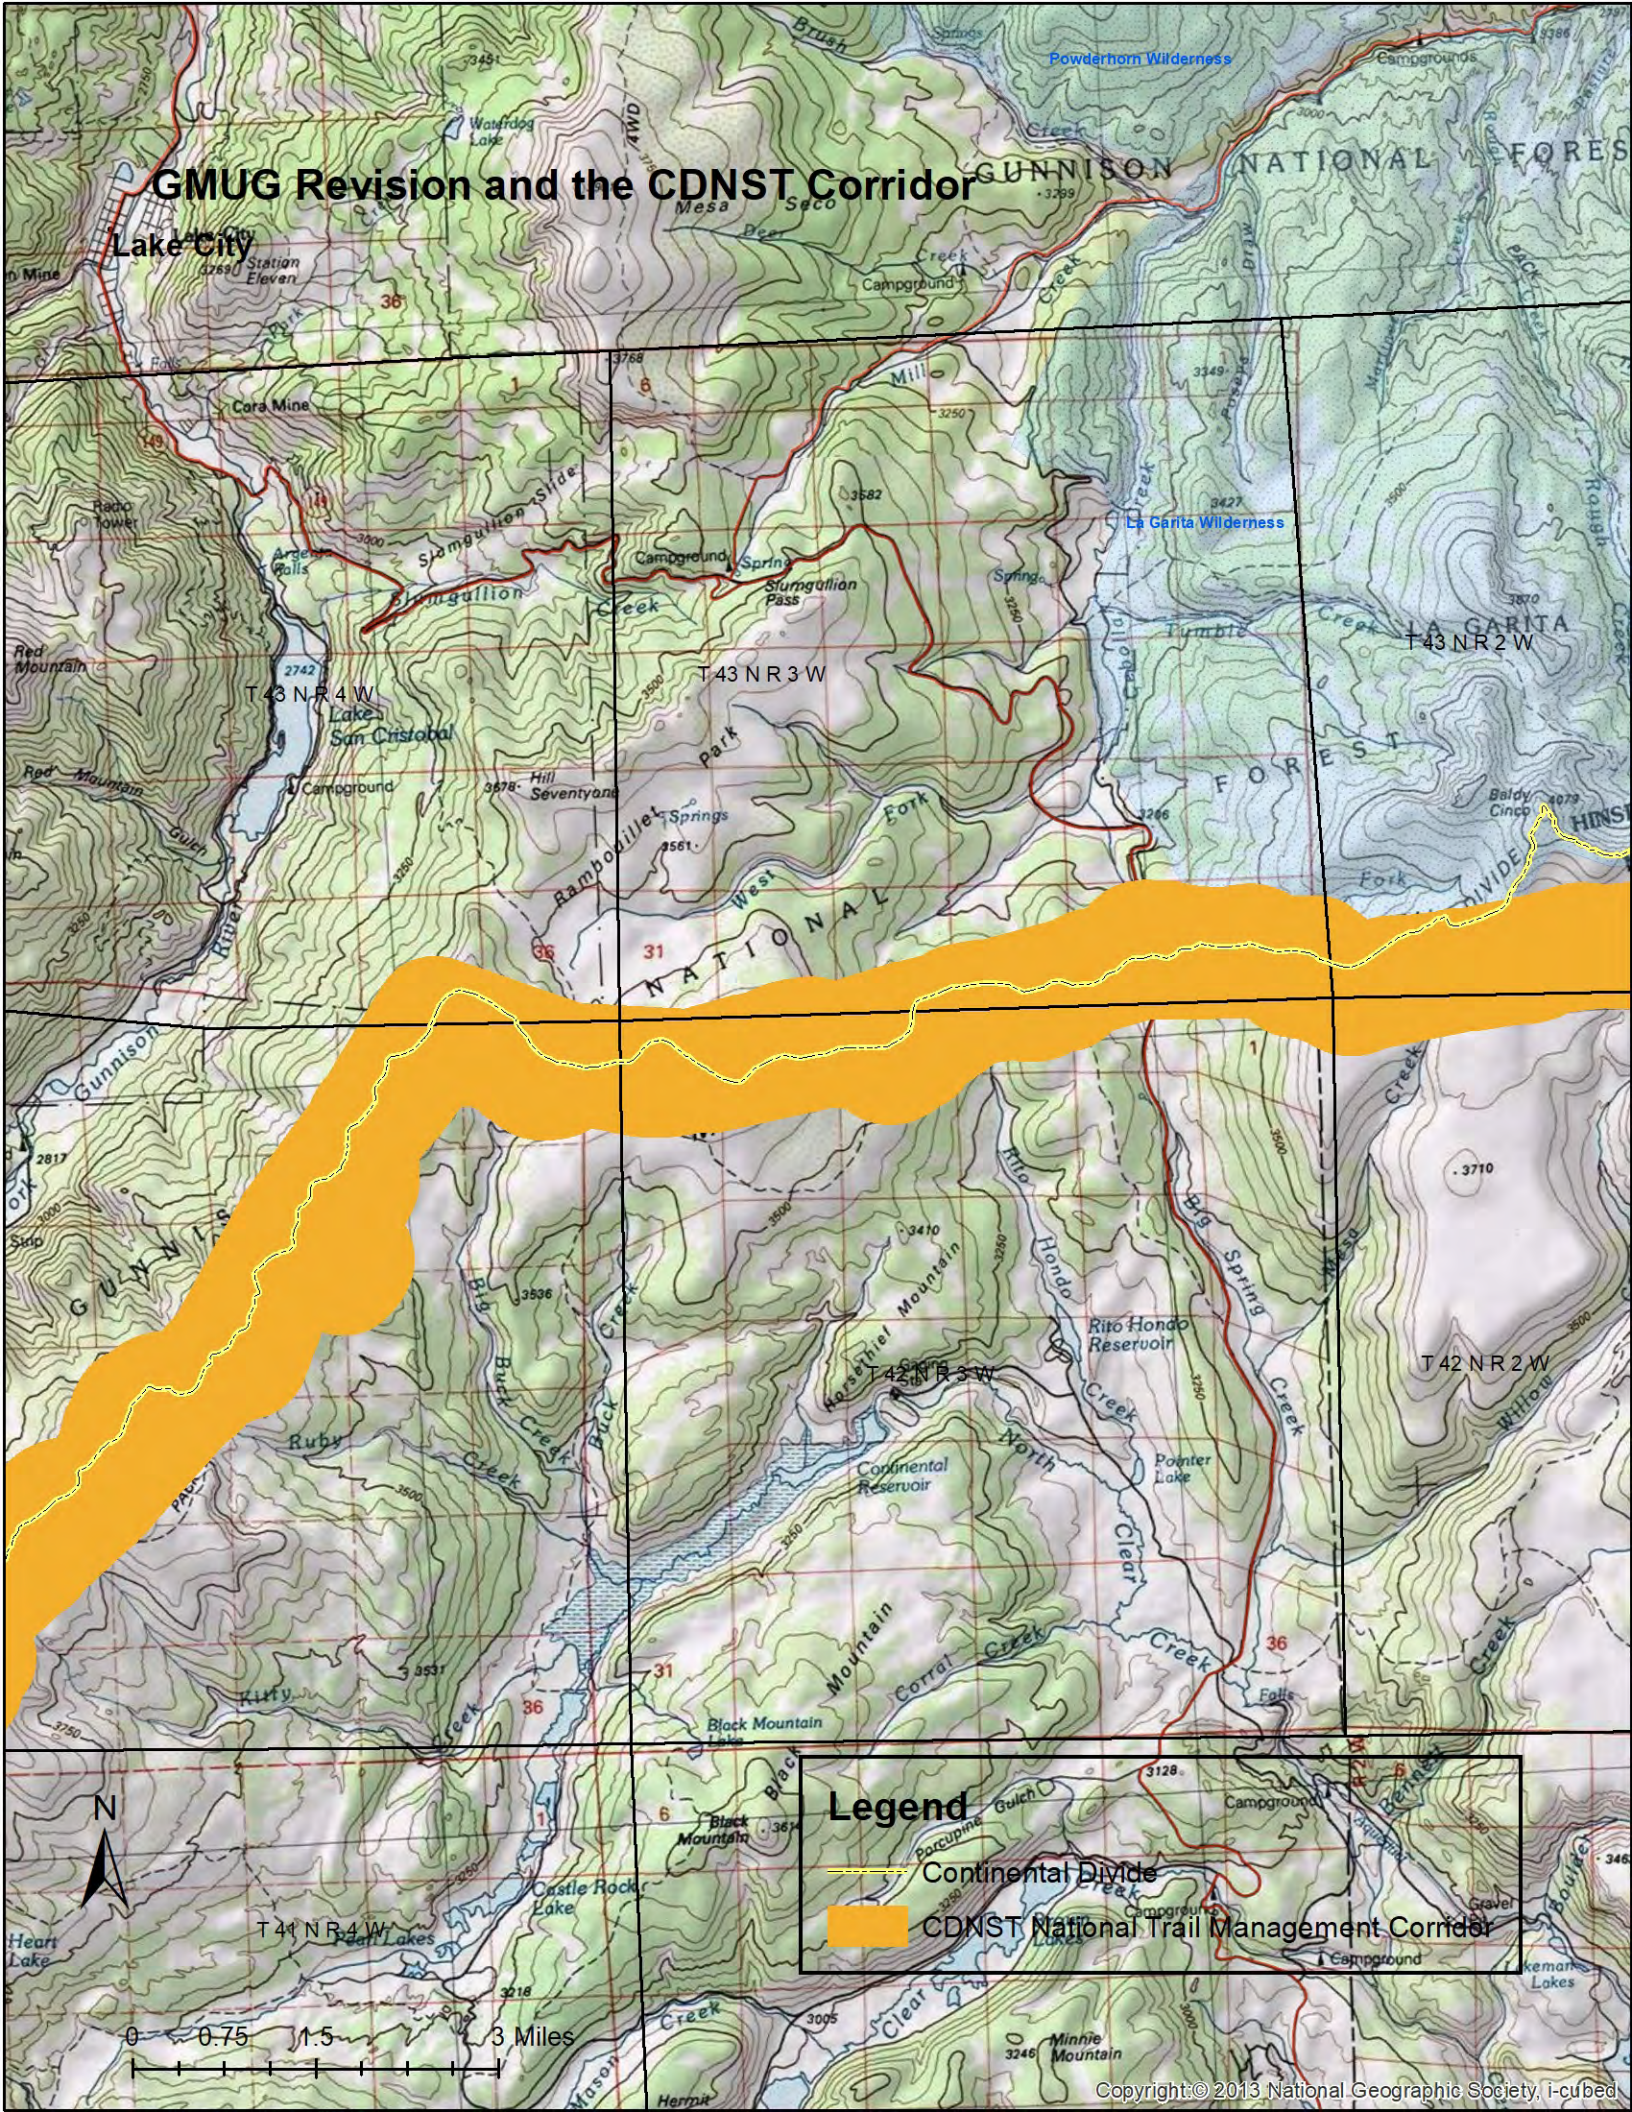

GMUG Revision and the CDNST Corridor

T 13 SR 81 W

Collegiate Peaks Wilderness

Legend

- Continental Divide
- CDNST National Trail Management Corridor

GMUG Revision and the CDNST Corridor

GMUG Revision and the CDNST Corridor

Legend

- Continental Divide (INDEFINITE)
- CDNST National Trail Management Corridor

GMUG Revision and the CDNST Corridor

Legend

- Continental Divide
- CDNST National Trail Management Corridor

Creede

GMUG Revision and the CDNST Corridor