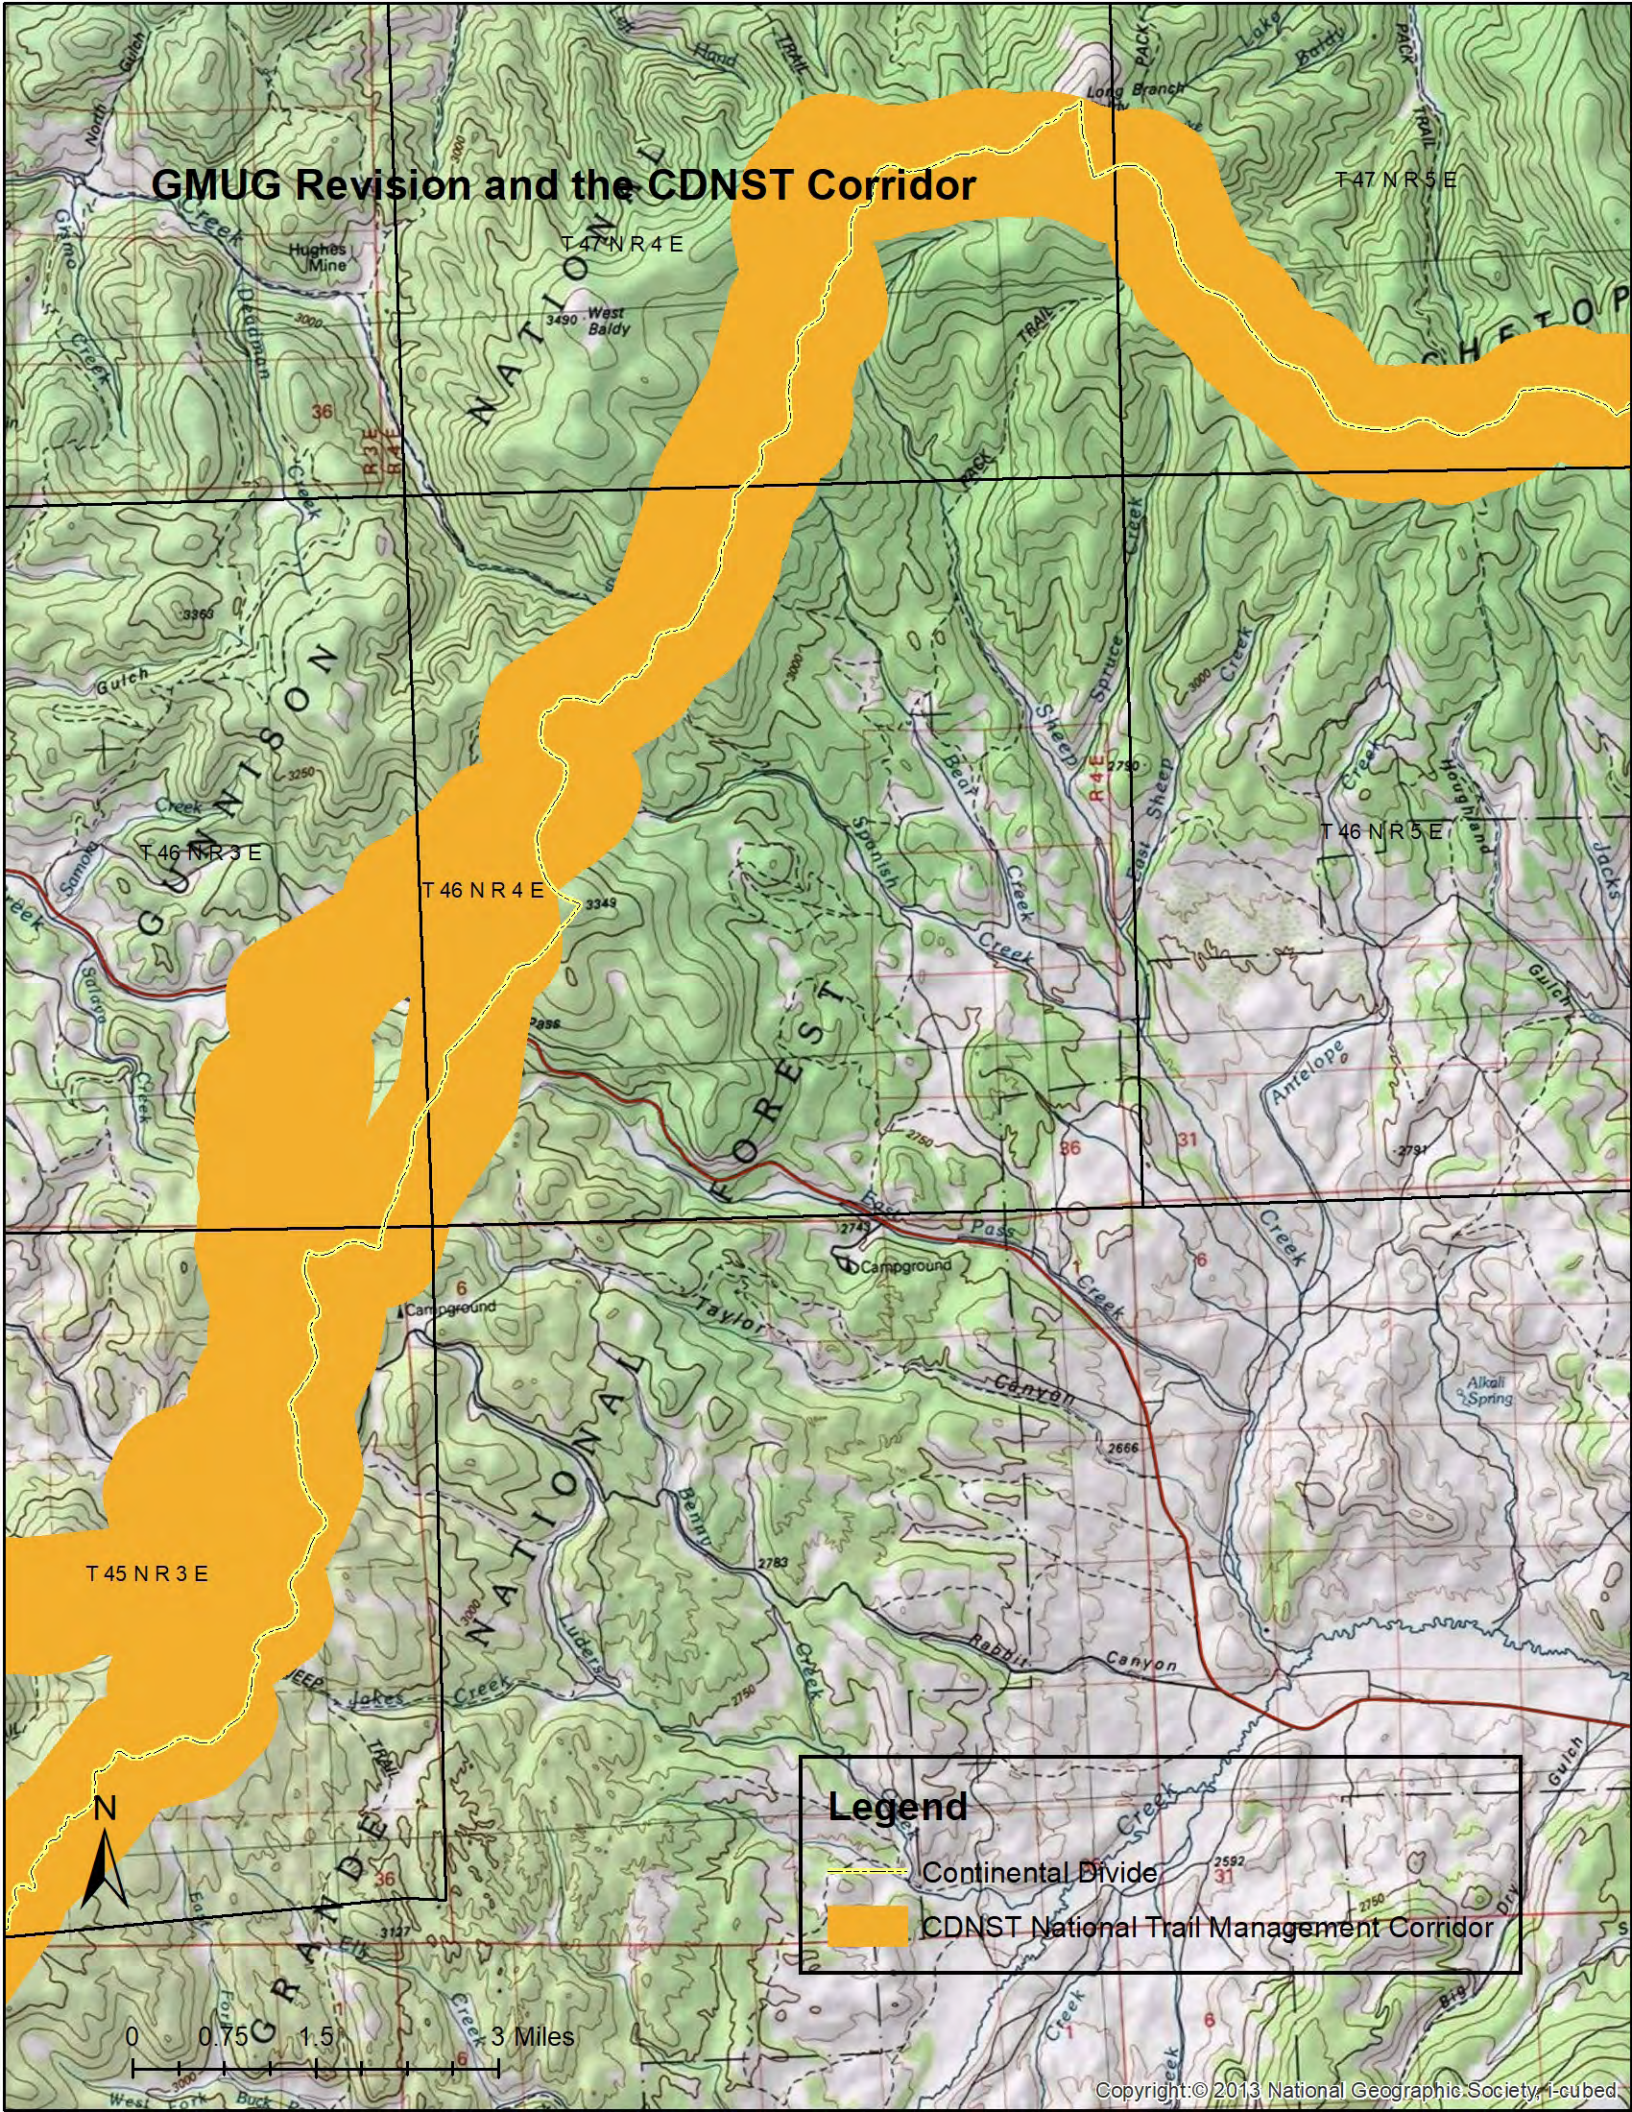

GMUG Revision and the CDNST Corridor

T 13 SR 81 W

Collegiate Peaks Wilderness

Legend

- Continental Divide
- CDNST National Trail Management Corridor

GMUG Revision and the CDNST Corridor

GMUG Revision and the CDNST Corridor

Legend

-  Continental Divide
-  CDNST National Trail Management Corridor

GMUG Revision and the CDNST Corridor

Legend

- Continental Divide
- CDNST National Trail Management Corridor

0 0.75 1.5 3 Miles

GMUG Revision and the CDNST Corridor

Legend

- Continental Divide (INDEFINITE)
- CDNST National Trail Management Corridor

GMUG Revision and the CDNST Corridor

Legend

- Continental Divide
- CDNST National Trail Management Corridor

Creede

GMUG Revision and the CDNST Corridor

Legend

-  Continental Divide
-  CDNST National Trail Management Corridor

GMUG Revision and the CDNST Corridor

Legend

- Continental Divide
- CDNST National Trail Management Corridor

0 0.75 1.5 3 Miles