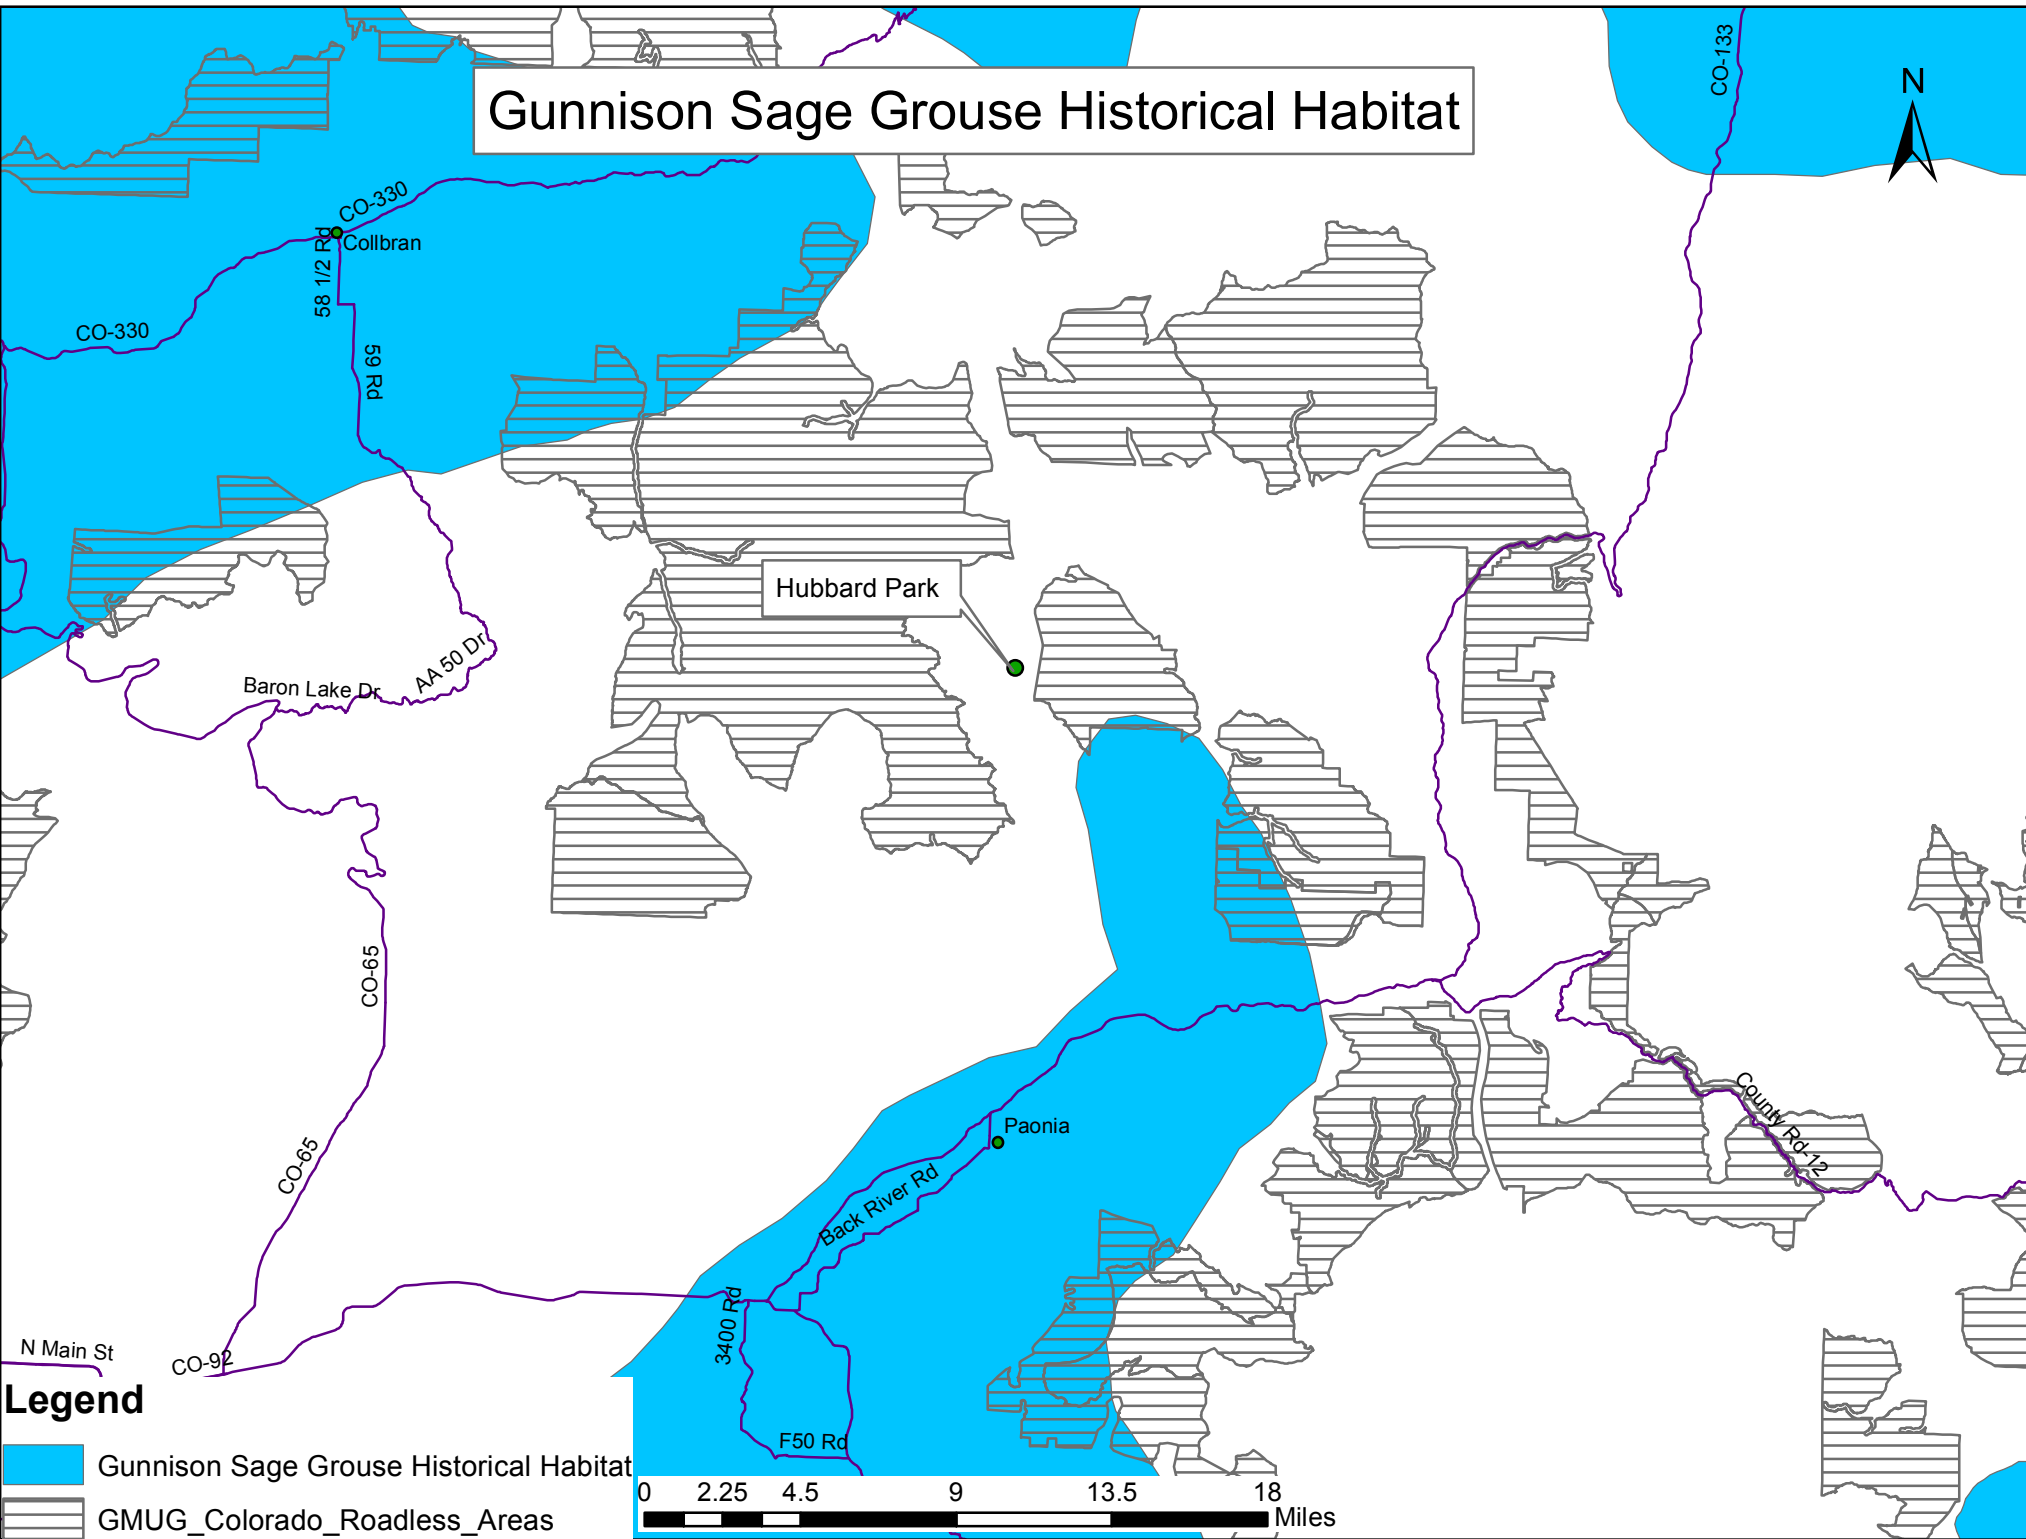

# Gunnison Sage Grouse Historical Habitat

## Legend

-  Gunnison Sage Grouse Historical Habitat
-  GMUG\_Colorado\_Roadless\_Areas